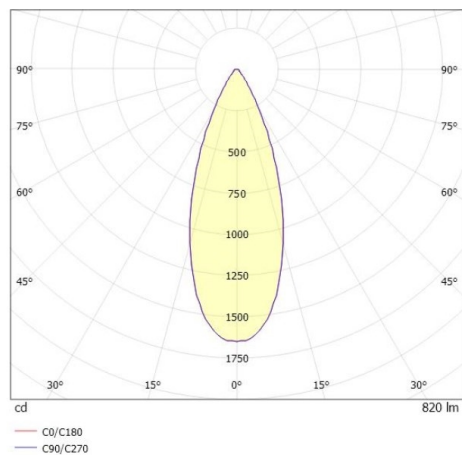

LITIN 2.0

540-06123141d5050

LITIN 2 TRACK SPOTLIGHT WITH 3 PH ADAPTER made of aluminium, white, similar to RAL 9016, decor gold, high quality plastic lens beam 40°, light output direct, swiveling 350°, tilting 90°, dimmability: not dimmable, adapter/ceiling base white, IP20

DRAWING

LIGHT DISTRIBUTION CURVE

TECHNICAL DETAILS

System perform. [W]	10
Bulb type	LED
Luminous flux [lm]	820
Colour temp. [K]	4000K
CRI	>90
Optics	high quality plastic lens
Designer	INHOUSE
Dimming	not dimmable
Light output	direct
Beam angle [°]	40°
Voltage [V]	220-240V 50/60Hz
Material	aluminium
Length [mm]	101,7
Height [mm]	135
Diameter [mm]	90
IP protection class	IP20
Voltage class	protection cl. II
Net weight [kg]	1,22
Colour lamp	white
RAL	9016
Colour adapter/ceiling base	white
Colour decor	gold
EAN-Number	9010506780925
Lifetime [h]	30 000
Energy efficiency cl.	G