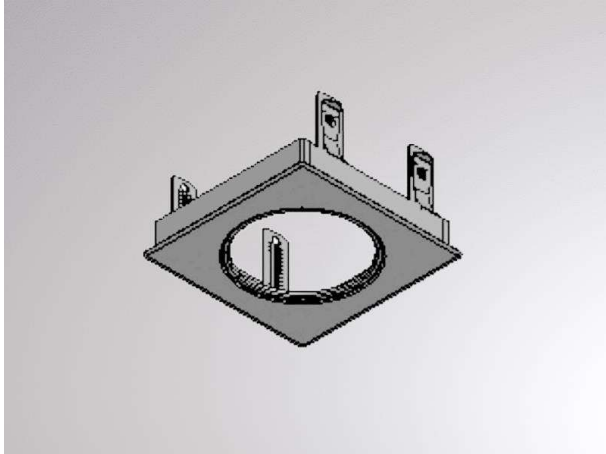

ONLY**544-114**

housing made of sheet steel, only suitable for ONLY M spots, housing for 1- lamp

**DRAWING****TECHNICAL DETAILS**

Designer	INHOUSE
Material	metal
Length [mm]	230
Width [mm]	230
Ceiling cutout [mm]	216x216
Recess depth [mm]	111
IP protection class	IP20
Net weight [kg]	0,03
Colour lamp	grey
RAL	9006
EAN-Number	9008905203725

LIGHT DISTRIBUTION CURVE

The values are rated values. Power and luminous flux are initially subject to a tolerance of +/- 10%. Colour temperature tolerance: +/- 150 K. The values apply to an ambient temperature of 25°C unless otherwise specified.