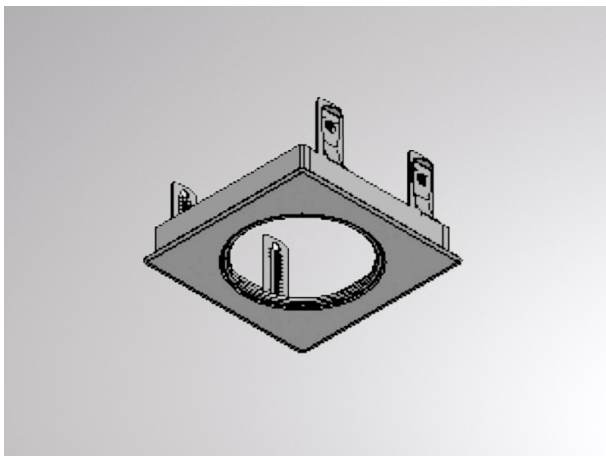

ONLY**544-124**

housing made of sheet steel, only suitable for ONLY XS spots, housing for 1- lamp

**DRAWING****TECHNICAL DETAILS**

| | |
|------------------------|---------------|
| Designer | INHOUSE |
| Dimming | not dimmable |
| Material | metal |
| Length [mm] | 230 |
| Width [mm] | 230 |
| Ceiling cutout [mm] | 216x216 |
| Ceiling thickness [mm] | 1-35 |
| Recess depth [mm] | 111 |
| IP protection class | IP20 |
| Net weight [kg] | 0,03 |
| Colour lamp | grey |
| RAL | 9006 |
| EAN-Number | 9008905233739 |

LIGHT DISTRIBUTION CURVE

The values are rated values. Power and luminous flux are initially subject to a tolerance of +/- 10%. Colour temperature tolerance: +/- 150 K. The values apply to an ambient temperature of 25°C unless otherwise specified.