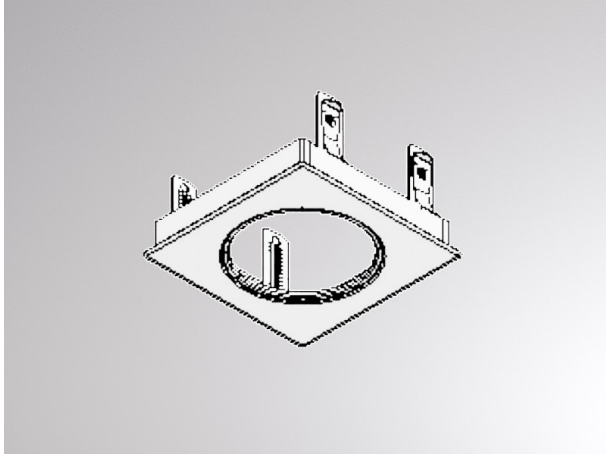

ONLY**544-125**

housing made of sheet steel, only suitable for ONLY XS spots, housing for 1- lamp

**DRAWING****TECHNICAL DETAILS**

Designer	INHOUSE
Dimming	not dimmable
Material	metal
Length [mm]	230
Width [mm]	230
Ceiling cutout [mm]	216x216
Ceiling thickness [mm]	1-35
Recess depth [mm]	111
IP protection class	IP20
Net weight [kg]	0,03
Colour lamp	white
RAL	9016
EAN-Number	9008905233791

LIGHT DISTRIBUTION CURVE

The values are rated values. Power and luminous flux are initially subject to a tolerance of +/- 10%. Colour temperature tolerance: +/- 150 K. The values apply to an ambient temperature of 25°C unless otherwise specified.