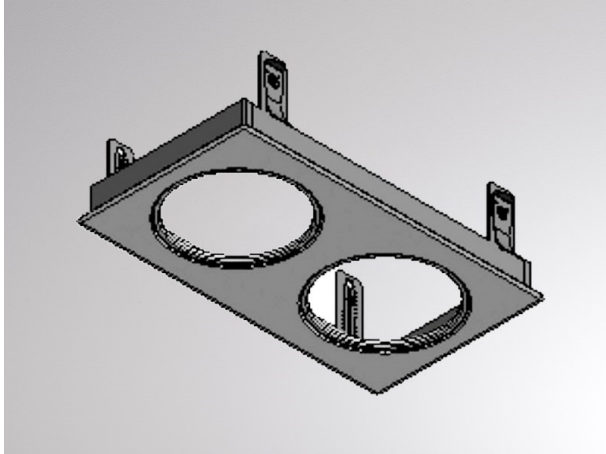

ONLY**544-214**

housing made of sheet steel, only suitable for ONLY M spots, housing for 2- lamp

**DRAWING****TECHNICAL DETAILS**

Designer	INHOUSE
Dimming	not dimmable
Material	metal
Length [mm]	410
Width [mm]	230
Ceiling cutout [mm]	216x396
Recess depth [mm]	111
IP protection class	IP20
Net weight [kg]	0,06
Colour lamp	grey
RAL	9006
EAN-Number	9008905203756

LIGHT DISTRIBUTION CURVE

The values are rated values. Power and luminous flux are initially subject to a tolerance of +/- 10%. Colour temperature tolerance: +/- 150 K. The values apply to an ambient temperature of 25°C unless otherwise specified.