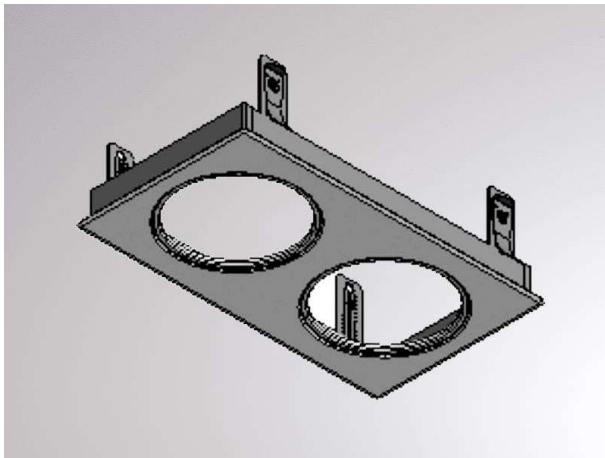

**ONLY****544-214**

housing made of sheet steel, only suitable for ONLY M spots, housing for 2- lamp

**DRAWING****TECHNICAL DETAILS**

Designer	INHOUSE
Material	metal
Length [mm]	410
Width [mm]	230
Ceiling cutout [mm]	216x396
Recess depth [mm]	111
IP protection class	IP20
Net weight [kg]	0,06
Colour lamp	grey
RAL	9006
EAN-Number	9008905203756

**LIGHT DISTRIBUTION CURVE**

The values are rated values. Power and luminous flux are initially subject to a tolerance of +/- 10%. Colour temperature tolerance: +/- 150 K. The values apply to an ambient temperature of 25°C unless otherwise specified.