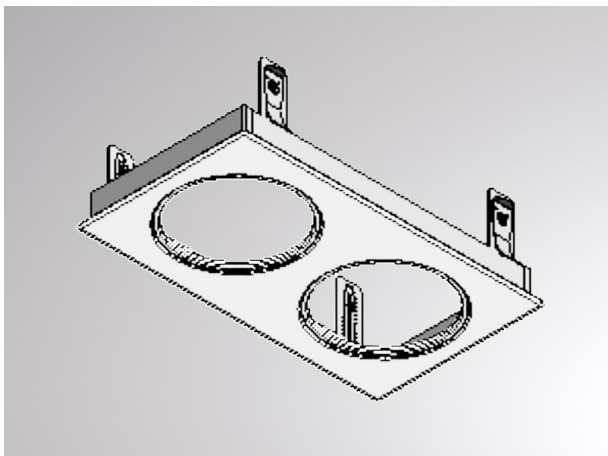

**ONLY****544-215**

housing made of sheet steel, only suitable for ONLY M spots, housing for 2- lamp

**DRAWING****TECHNICAL DETAILS**

Designer	INHOUSE
Dimming	not dimmable
Material	metal
Length [mm]	410
Width [mm]	230
Ceiling cutout [mm]	216x396
Recess depth [mm]	111
IP protection class	IP20
Net weight [kg]	0,06
Colour lamp	white
RAL	9016
EAN-Number	9008905203763

**LIGHT DISTRIBUTION CURVE**

The values are rated values. Power and luminous flux are initially subject to a tolerance of +/- 10%. Colour temperature tolerance: +/- 150 K. The values apply to an ambient temperature of 25°C unless otherwise specified.