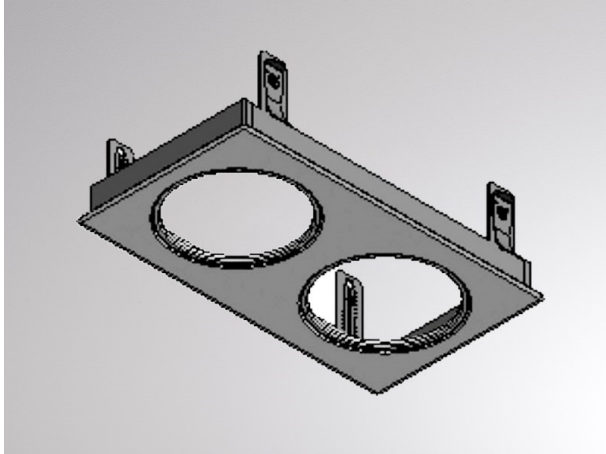

ONLY

544-224

housing made of sheet steel, only suitable for ONLY XS spots, housing for 2- lamp

DRAWING

**TECHNICAL DETAILS**

Designer	INHOUSE
Dimming	not dimmable
Material	metal
Length [mm]	410
Width [mm]	230
Ceiling cutout [mm]	216x396
Ceiling thickness [mm]	1-35
Recess depth [mm]	111
IP protection class	IP20
Net weight [kg]	0,03
Colour lamp	grey
RAL	9006
EAN-Number	9008905233814

LIGHT DISTRIBUTION CURVE

The values are rated values. Power and luminous flux are initially subject to a tolerance of +/- 10%. Colour temperature tolerance: +/- 150 K. The values apply to an ambient temperature of 25°C unless otherwise specified.