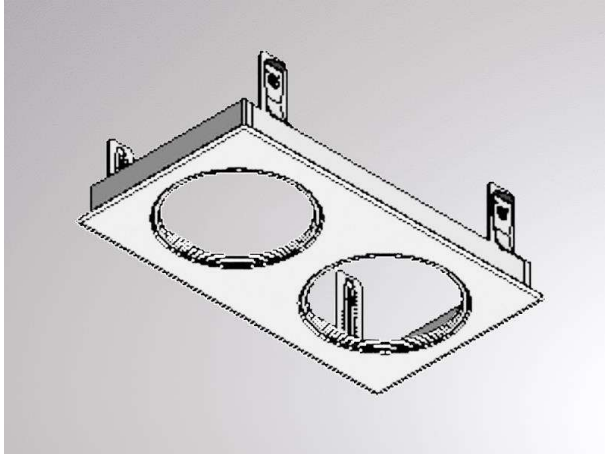

ONLY**544-225**

housing made of sheet steel, only suitable for ONLY XS spots, housing for 2- lamp

**DRAWING****TECHNICAL DETAILS**

Designer	INHOUSE
Material	metal
Length [mm]	410
Width [mm]	230
Ceiling cutout [mm]	216x396
Ceiling thickness [mm]	1-35
Recess depth [mm]	111
Net weight [kg]	0,03
Color lamp	white
RAL	9016
EAN-Number	9008905233821

LIGHT DISTRIBUTION CURVE

The values are rated values. Power and luminous flux are initially subject to a tolerance of +/- 10%. Colour temperature tolerance: +/- 150 K. The values apply to an ambient temperature of 25°C unless otherwise specified.