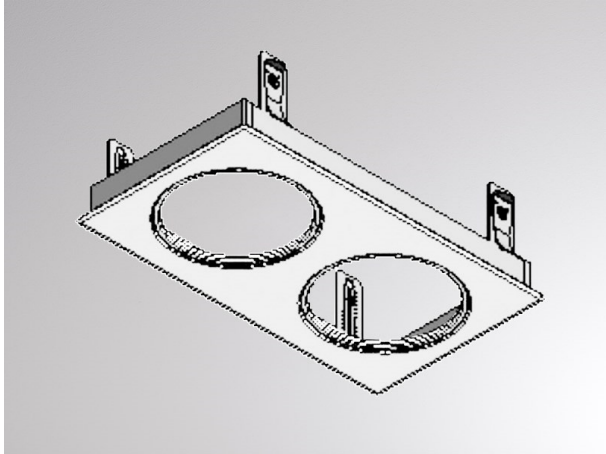

**ONLY****544-225**

housing made of sheet steel, only suitable for ONLY XS spots, housing for 2- lamp

**DRAWING****TECHNICAL DETAILS**

Designer	INHOUSE
Dimming	not dimmable
Material	metal
Length [mm]	410
Width [mm]	230
Ceiling cutout [mm]	216x396
Ceiling thickness [mm]	1-35
Recess depth [mm]	111
IP protection class	IP20
Net weight [kg]	0,06
Colour lamp	white
RAL	9016
EAN-Number	9008905233821

**LIGHT DISTRIBUTION CURVE**

The values are rated values. Power and luminous flux are initially subject to a tolerance of +/- 10%. Colour temperature tolerance: +/- 150 K. The values apply to an ambient temperature of 25°C unless otherwise specified.