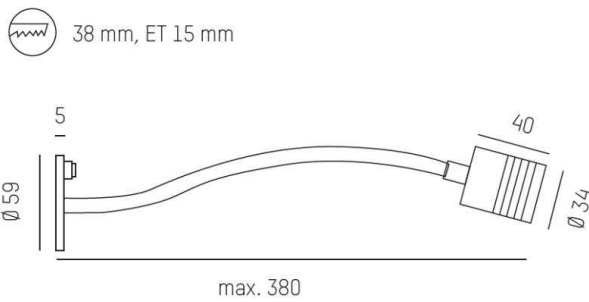

**MOTUS**

**56-53012ng2**

MOTUS LONG WR RECESSED WALL LUMINAIRE made of aluminium, satined chrome, high quality glass lens beam 60°, light output direct, tilting 360°, without converter, max. 500mA, IP20

**DRAWING**

**TECHNICAL DETAILS**

System perform. [W]	2
Bulb type	LED 2W
Luminous flux [lm]	162
Current sec. [mA]	500
Colour temp. [K]	3000K
CRI	>90
Optics	high quality glass lens
Converter	without converter
Light output	direct
Beam angle [°]	60°
Material	aluminium
Length [mm]	380
Diameter [mm]	59
Ceiling cutout [mm]	38
Recess depth [mm]	15
IP protection class	IP20
Voltage class	protection cl. III
Net weight [kg]	0,25
Colour lamp	satined chrome
EAN-Number	9010506372397
Lifetime [h]	50 000
Energy efficiency cl.	E

**LIGHT DISTRIBUTION CURVE**

The values are rated values. Power and luminous flux are initially subject to a tolerance of +/- 10%. Colour temperature tolerance: +/- 150 K. The values apply to an ambient temperature of 25°C unless otherwise specified.