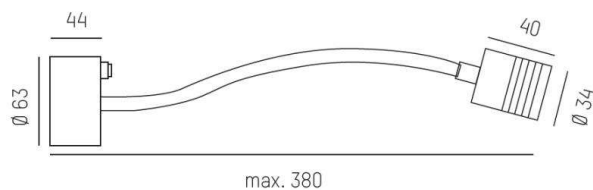

## MOTUS

56-53312ng2

MOTUS LONG W SURFACE MOUNTED WALL LUMINAIRE made of aluminium, satined chrome, high quality glass lens beam 60°, light output direct, tilting 360°, with converter, dimmability: not dimmable, IP20

## DRAWING

## TECHNICAL DETAILS

System perform. [W]	2
Bulb type	LED
Luminous flux [lm]	162
Colour temp. [K]	3000K
CRI	>90
Optics	high quality glass lens
Converter	with converter
Dimming	not dimmable
Light output	direct
Beam angle [°]	60°
Voltage [V]	220-240V 50/60Hz
Material	aluminium
Length [mm]	380
Diameter [mm]	34
IP protection class	IP20
Voltage class	protection cl. I
Net weight [kg]	0,33
Colour lamp	satined chrome
EAN-Number	9010506372410
Lifetime [h]	50 000
Energy efficiency cl.	E

## LIGHT DISTRIBUTION CURVE

The values are rated values. Power and luminous flux are initially subject to a tolerance of +/- 10%. Colour temperature tolerance: +/- 150 K. The values apply to an ambient temperature of 25°C unless otherwise specified.