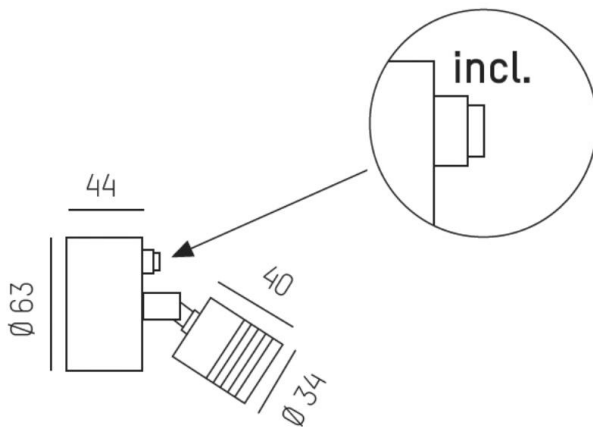

MOTUS

56-7302ng2

MOTUS SHORT W SURFACE MOUNTED WALL LUMINAIRE made of aluminium, black, high quality glass lens beam 60°, light output direct, swiveling 120°, tilting 90°, with converter, dimmability: not dimmable, IP20

DRAWING

TECHNICAL DETAILS

System perform. [W]	2
Bulb type	LED
Luminous flux [lm]	160
Colour temp. [K]	3000K
CRI	>90
Optics	high quality glass lens
Converter	with converter
Dimming	not dimmable
Light output	direct
Beam angle [°]	60°
Voltage [V]	220-240V 50/60Hz
Material	aluminium
Length [mm]	100
Diameter [mm]	34
IP protection class	IP20
Voltage class	protection cl. I
Net weight [kg]	0,25
Colour lamp	black
EAN-Number	9010506766684
Lifetime [h]	50 000
Energy efficiency cl.	E

LIGHT DISTRIBUTION CURVE

The values are rated values. Power and luminous flux are initially subject to a tolerance of +/- 10%. Colour temperature tolerance: +/- 150 K. The values apply to an ambient temperature of 25°C unless otherwise specified.