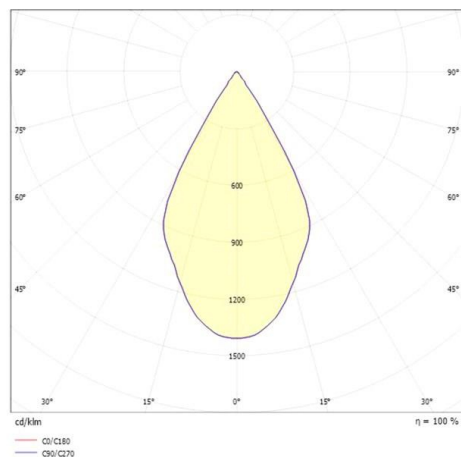

MOTUS

56-7302ng2

MOTUS SHORT W SURFACE MOUNTED WALL LUMINAIRE made of aluminium, black, high quality glass lens beam 60°, light output direct, swiveling 120°, tilting 90°, with converter, dimmability: not dimmable, IP20

DRAWING

TECHNICAL DETAILS

System perform. [W]	2
Bulb type	LED
Luminous flux [lm]	160
Colour temp. [K]	3000K
CRI	>90
Optics	high quality glass lens
Converter	with converter
Dimming	not dimmable
Light output	direct
Beam angle [°]	60°
Voltage [V]	220-240V 50/60Hz
Material	aluminium
Length [mm]	100
Diameter [mm]	34
IP protection class	IP20
Voltage class	protection cl. I
Net weight [kg]	0,25
Colour lamp	black
EAN-Number	9010506766684
Lifetime [h]	50 000
Energy efficiency cl.	E

LIGHT DISTRIBUTION CURVE

energy label

The values are rated values. Power and luminous flux are initially subject to a tolerance of +/- 10%. Colour temperature tolerance: +/- 150 K. The values apply to an ambient temperature of 25°C unless otherwise specified.