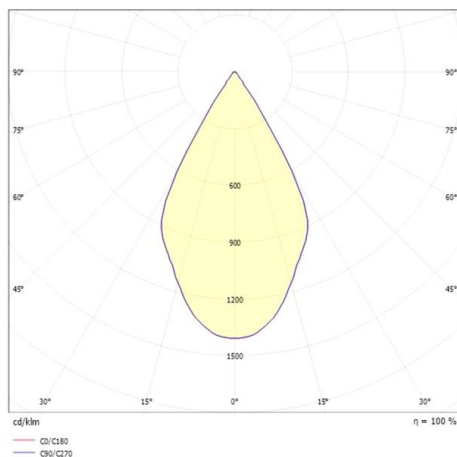

MOTUS

56-7302ng2

MOTUS SHORT W SURFACE MOUNTED WALL LUMINAIRE made of aluminium, black, high quality glass lens beam 60°, light output direct, swiveling 120°, tilting 90°, with converter, dimmability: not dimmable, IP20

DRAWING

TECHNICAL DETAILS

System perform. [W]	2
Bulb type	LED
Luminous flux [lm]	160
Colour temp. [K]	3000K
CRI	>90
Optics	high quality glass lens
Converter	with converter
Dimming	not dimmable
Light output	direct
Beam angle [°]	60°
Voltage [V]	220-240V 50/60Hz
Material	aluminium
Length [mm]	100
Diameter [mm]	34
IP protection class	IP20
Voltage class	protection cl. I
Net weight [kg]	0,25
Colour lamp	black
EAN-Number	9010506766684
Lifetime [h]	50 000
Energy efficiency cl.	E

LIGHT DISTRIBUTION CURVE

The values are rated values. Power and luminous flux are initially subject to a tolerance of +/- 10%. Colour temperature tolerance: +/- 150 K. The values apply to an ambient temperature of 25°C unless otherwise specified.