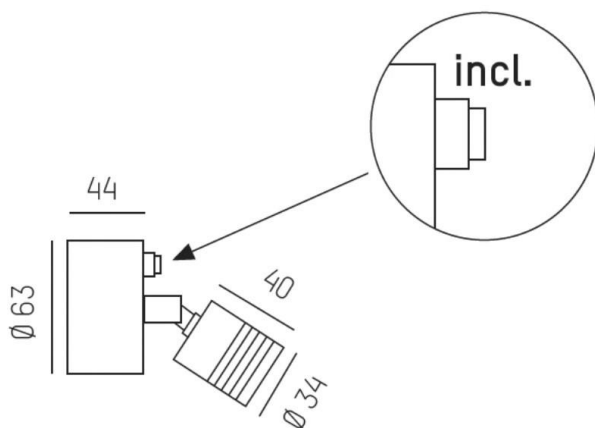

MOTUS

56-7302ng2

MOTUS SHORT W SURFACE MOUNTED WALL LUMINAIRE made of aluminium, black, high quality glass lens beam 60°, light output direct, swiveling 120°, tilting 90°, with converter, dimmability: not dimmable, IP20

DRAWING

TECHNICAL DETAILS

System perform. [W]	2
Bulb type	LED
Luminous flux [lm]	160
Colour temp. [K]	3000K
CRI	>90
Optics	high quality glass lens
Converter	with converter
Dimming	not dimmable
Light output	direct
Beam angle [°]	60°
Voltage [V]	220-240V 50/60Hz
Material	aluminium
Length [mm]	100
Diameter [mm]	34
IP protection class	IP20
Voltage class	protection cl. I
Net weight [kg]	0,25
Colour lamp	black
EAN-Number	9010506766684
Lifetime [h]	50 000
Energy efficiency cl.	E

LIGHT DISTRIBUTION CURVE

energy label

The values are rated values. Power and luminous flux are initially subject to a tolerance of +/- 10%. Colour temperature tolerance: +/- 150 K. The values apply to an ambient temperature of 25°C unless otherwise specified.