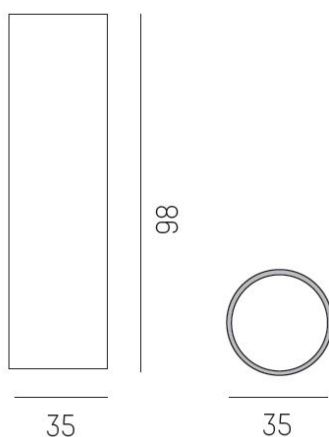

RADO**56-be9805**

Concrete mounting sleeve for spot Mito,Rado , 35x98mm

**DRAWING****TECHNICAL DETAILS**

| | |
|---------------------|---------------|
| Dimming | not dimmable |
| Material | aluminium |
| Length [mm] | 98 |
| Diameter [mm] | 35 |
| IP protection class | IP54 |
| Net weight [kg] | 0,05 |
| EAN-Number | 9008905310867 |

LIGHT DISTRIBUTION CURVE

The values are rated values. Power and luminous flux are initially subject to a tolerance of +/- 10%. Colour temperature tolerance: +/- 150 K. The values apply to an ambient temperature of 25°C unless otherwise specified.