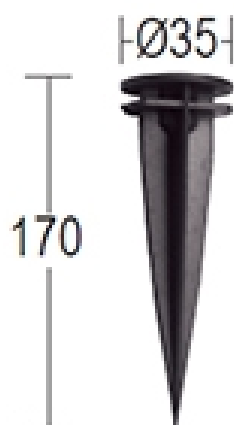

ZUBEHÖR

57-ac203

DRAWING

TECHNICAL DETAILS

Dimming	not dimmable
Height [mm]	170
Diameter [mm]	35
IP protection class	IP20
Net weight [kg]	0,04
Colour lamp	black

LIGHT DISTRIBUTION CURVE

The values are rated values. Power and luminous flux are initially subject to a tolerance of +/- 10%. Colour temperature tolerance: +/- 150 K. The values apply to an ambient temperature of 25°C unless otherwise specified.