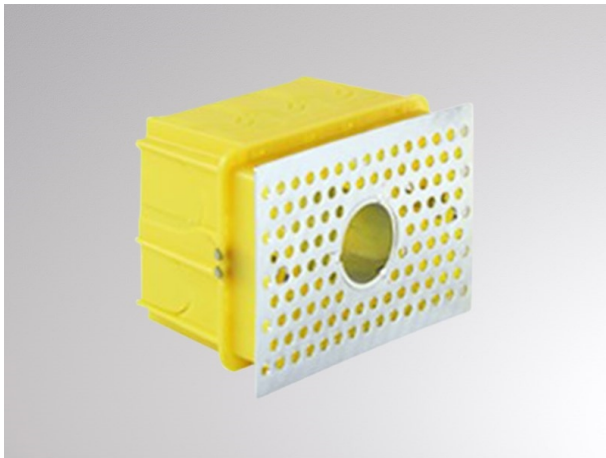

SEGNO

57-ac297

DRAWING

TECHNICAL DETAILS

Dimming	not dimmable
Length [mm]	105
Width [mm]	72
Recess depth [mm]	54
IP protection class	IP20
Net weight [kg]	0,10
Colour lamp	yellow

LIGHT DISTRIBUTION CURVE

The values are rated values. Power and luminous flux are initially subject to a tolerance of +/- 10%. Colour temperature tolerance: +/- 150 K. The values apply to an ambient temperature of 25°C unless otherwise specified.