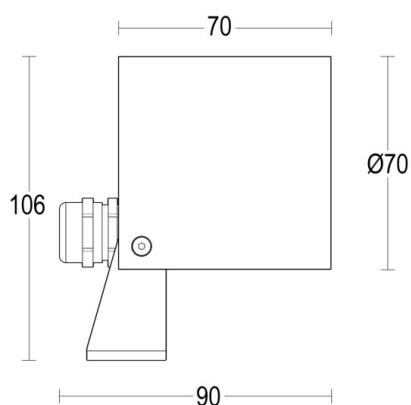

SEGNO

57-gh1110lvft300en19

SEGNO SURFACE MOUNTED SPOTLIGHT made of aluminium, light grey, transparent glass beam 65°, light output direct, tilting 90°, with converter, dimmability: not dimmable, IP65

DRAWING

TECHNICAL DETAILS

System perform. [W]	9
Bulb type	LED
Luminous flux [lm]	525
Colour temp. [K]	3000K
CRI	>80
Optics	transparent glass
Converter	with converter
Dimming	not dimmable
Light output	direct
Beam angle [°]	65°
Voltage [V]	220-240V 50/60Hz
Material	aluminium
Length [mm]	90
Height [mm]	106
Diameter [mm]	70
IP protection class	IP65
Voltage class	protection cl. I
Net weight [kg]	0,34
Colour lamp	light grey
Lifetime [h]	100 000 L80 B10
Energy efficiency cl.	G

LIGHT DISTRIBUTION CURVE

The values are rated values. Power and luminous flux are initially subject to a tolerance of +/- 10%. Colour temperature tolerance: +/- 150 K. The values apply to an ambient temperature of 25°C unless otherwise specified.