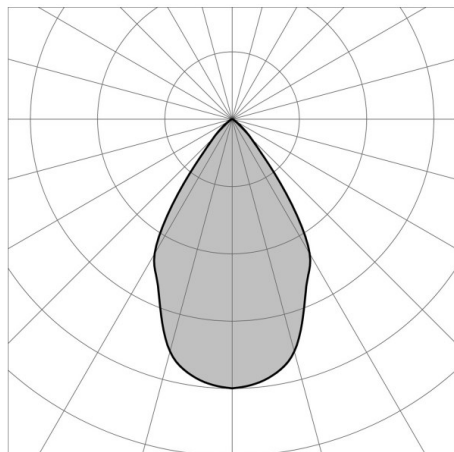

SEGNO

57-gh1110lvft300en19

SEGNO SURFACE MOUNTED SPOTLIGHT made of aluminium, light grey, transparent glass beam 65°, light output direct, tilting 90°, with converter, dimmability: not dimmable, IP65

DRAWING

TECHNICAL DETAILS

System perform. [W]	9
Bulb type	LED
Luminous flux [lm]	525
Colour temp. [K]	3000K
CRI	>80
Optics	transparent glass
Converter	with converter
Dimming	not dimmable
Light output	direct
Beam angle [°]	65°
Voltage [V]	220-240V 50/60Hz
Material	aluminium
Length [mm]	90
Height [mm]	106
Diameter [mm]	70
IP protection class	IP65
Voltage class	protection cl. I
Net weight [kg]	0,34
Colour lamp	light grey
Lifetime [h]	100 000 L80 B10
Energy efficiency cl.	G

LIGHT DISTRIBUTION CURVE

The values are rated values. Power and luminous flux are initially subject to a tolerance of +/- 10%. Colour temperature tolerance: +/- 150 K. The values apply to an ambient temperature of 25°C unless otherwise specified.