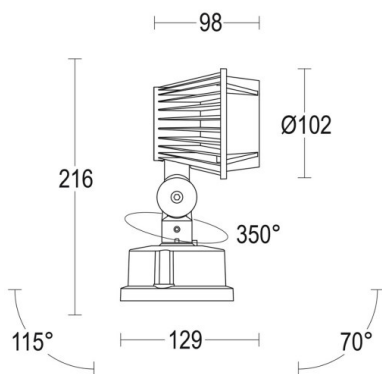

MINIPARIO

57-gh1129lvft400en05

MINIPARIO SURFACE MOUNTED SPOTLIGHT anthrazite, transparent glass beam 58°, swiveling 350, tilting 90, with converter, dimmability: not dimmable, IP67

DRAWING

TECHNICAL DETAILS

System perform. [W]	8
Bulb type	LED
Luminous flux [lm]	983
Colour temp. [K]	4000K
CRI	>90
Optics	transparent glass
Converter	with converter
Dimming	not dimmable
Beam angle [°]	58°
Voltage [V]	220-240V 50/60Hz
Length [mm]	129
Height [mm]	216
Diameter [mm]	102
IP protection class	IP67
Voltage class	protection cl. I
Shock resistance	IK07
Net weight [kg]	0,83
Colour lamp	anthrazite
Lifetime [h]	100 000 L80 B10
Energy efficiency cl.	E

LIGHT DISTRIBUTION CURVE

The values are rated values. Power and luminous flux are initially subject to a tolerance of +/- 10%. Colour temperature tolerance: +/- 150 K. The values apply to an ambient temperature of 25°C unless otherwise specified.