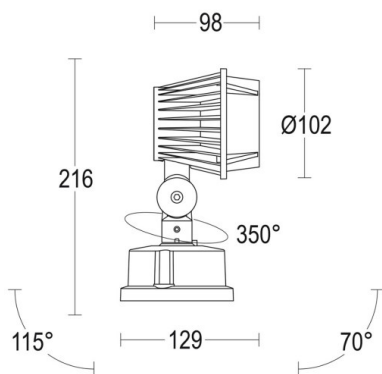

MINIPARIO

57-gh1129lvft400en19

MINIPARIO SURFACE MOUNTED SPOTLIGHT light grey, transparent glass beam 58°, swiveling 350, tilting 90, with converter, dimmability: not dimmable, IP66

DRAWING

TECHNICAL DETAILS

System perform. [W]	8
Bulb type	LED
Luminous flux [lm]	983
Colour temp. [K]	4000K
CRI	>90
Optics	transparent glass
Converter	with converter
Dimming	not dimmable
Beam angle [°]	58°
Voltage [V]	220-240V 50/60Hz
Length [mm]	129
Height [mm]	216
Diameter [mm]	102
IP protection class	IP66
Voltage class	protection cl. I
Shock resistance	IK07
Net weight [kg]	0,83
Colour lamp	light grey
Lifetime [h]	100 000 L80 B10
Energy efficiency cl.	E

LIGHT DISTRIBUTION CURVE

The values are rated values. Power and luminous flux are initially subject to a tolerance of +/- 10%. Colour temperature tolerance: +/- 150 K. The values apply to an ambient temperature of 25°C unless otherwise specified.