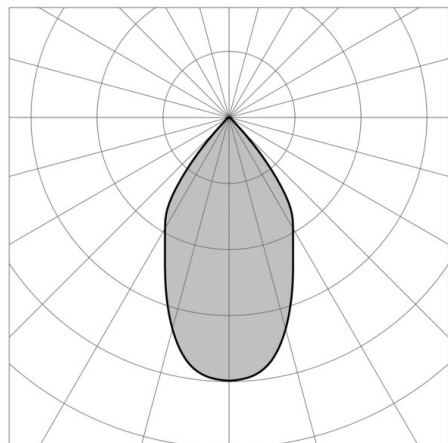

LIGHT DISTRIBUTION CURVE