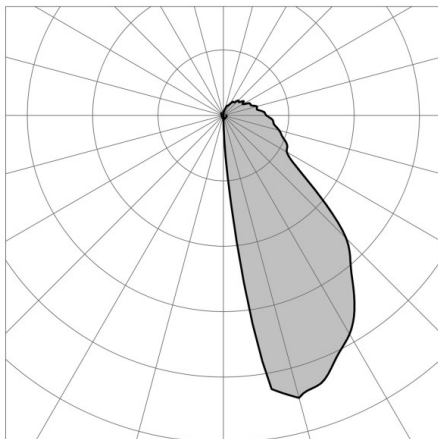

VERSO

57-gh1136bgxp300en05

VERSO FLAT SQUARE SURFACE MOUNTED WALL LUMINAIRE made of aluminium, anthrazite, microprismatic PMMA cover for perfect anti-glare beam asymmetric, light output direct, with converter, dimmability: not dimmable, IP65

DRAWING

TECHNICAL DETAILS

System perform. [W]	4
Bulb type	LED
Luminous flux [lm]	86
Colour temp. [K]	3000K
CRI	>90
Optics	microprismatic cover
Converter	with converter
Dimming	not dimmable
Light output	direct
Beam angle [°]	asymmetrisch
Voltage [V]	220-240V 50/60Hz
Material	aluminium
Length [mm]	120
Width [mm]	120
Height [mm]	25
IP protection class	IP65
Voltage class	protection cl. I
Shock resistance	IK09
Net weight [kg]	0,49
Colour lamp	anthrazite
Lifetime [h]	60 000 L80 B10
Energy efficiency cl.	E

LIGHT DISTRIBUTION CURVE

The values are rated values. Power and luminous flux are initially subject to a tolerance of +/- 10%. Colour temperature tolerance: +/- 150 K. The values apply to an ambient temperature of 25°C unless otherwise specified.