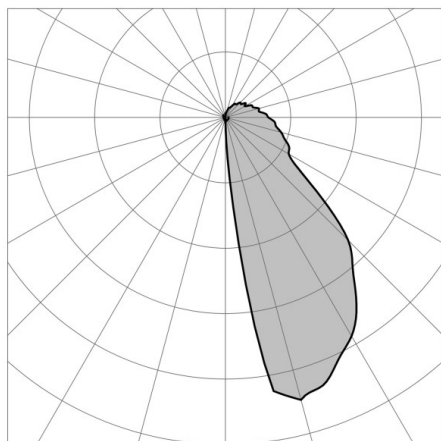

VERSO

57-gh1136bgxp300en05

VERSO FLAT SQUARE SURFACE MOUNTED WALL LUMINAIRE made of aluminium, anthrazite, microprismatic PMMA cover for perfect anti-glare beam asymmetric, light output direct, with converter, dimmability: not dimmable, IP65

DRAWING

TECHNICAL DETAILS

System perform. [W]	4
Bulb type	LED
Luminous flux [lm]	86
Colour temp. [K]	3000K
CRI	>90
Optics	microprismatic cover
Converter	with converter
Dimming	not dimmable
Light output	direct
Beam angle [°]	asymmetrisch
Voltage [V]	220-240V 50/60Hz
Material	aluminium
Length [mm]	120
Width [mm]	120
Height [mm]	25
IP protection class	IP65
Voltage class	protection cl. I
Shock resistance	IK09
Net weight [kg]	0,49
Colour lamp	anthrazite
Lifetime [h]	60 000 L80 B10
Energy efficiency cl.	E

LIGHT DISTRIBUTION CURVE

The values are rated values. Power and luminous flux are initially subject to a tolerance of +/- 10%. Colour temperature tolerance: +/- 150 K. The values apply to an ambient temperature of 25°C unless otherwise specified.