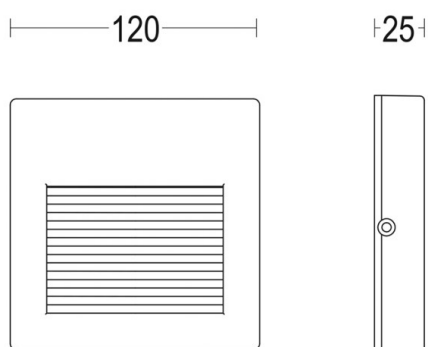

VERSO

57-gh1136bgxp300en05

VERSO FLAT SQUARE SURFACE MOUNTED WALL LUMINAIRE made of aluminium, anthrazite, microprismatic PMMA cover for perfect anti-glare beam asymmetric, light output direct, with converter, dimmability: not dimmable, IP65

DRAWING

TECHNICAL DETAILS

System perform. [W]	4
Bulb type	LED
Luminous flux [lm]	86
Colour temp. [K]	3000K
CRI	>90
Optics	microprismatic cover
Converter	with converter
Dimming	not dimmable
Light output	direct
Beam angle [°]	asymmetrisch
Voltage [V]	220-240V 50/60Hz
Material	aluminium
Length [mm]	120
Width [mm]	120
Height [mm]	25
IP protection class	IP65
Voltage class	protection cl. I
Shock resistance	IK09
Net weight [kg]	0,49
Colour lamp	anthrazite
Lifetime [h]	60 000 L80 B10
Energy efficiency cl.	E

LIGHT DISTRIBUTION CURVE

The values are rated values. Power and luminous flux are initially subject to a tolerance of +/- 10%. Colour temperature tolerance: +/- 150 K. The values apply to an ambient temperature of 25°C unless otherwise specified.