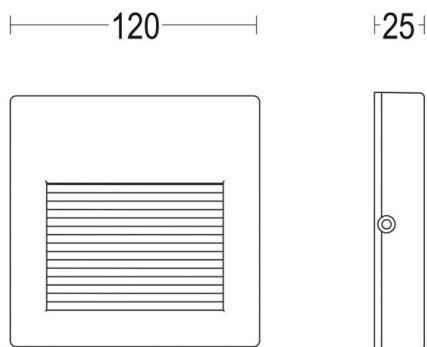

VERSO

57-gh1136bgxp300en05

VERSO FLAT SQUARE SURFACE MOUNTED WALL LUMINAIRE made of aluminium, anthrazite, microprismatic PMMA cover for perfect anti-glare beam asymmetric, light output direct, with converter, dimmability: not dimmable, IP65

DRAWING

TECHNICAL DETAILS

System perform. [W]	4
Bulb type	LED
Luminous flux [lm]	86
Colour temp. [K]	3000K
CRI	>90
Optics	microprismatic cover
Converter	with converter
Dimming	not dimmable
Light output	direct
Beam angle [°]	asymmetrisch
Voltage [V]	220-240V 50/60Hz
Material	aluminium
Length [mm]	120
Width [mm]	120
Height [mm]	25
IP protection class	IP65
Voltage class	protection cl. I
Shock resistance	IK09
Net weight [kg]	0,49
Colour lamp	anthrazite
Lifetime [h]	60 000 L80 B10
Energy efficiency cl.	E

LIGHT DISTRIBUTION CURVE

The values are rated values. Power and luminous flux are initially subject to a tolerance of +/- 10%. Colour temperature tolerance: +/- 150 K. The values apply to an ambient temperature of 25°C unless otherwise specified.