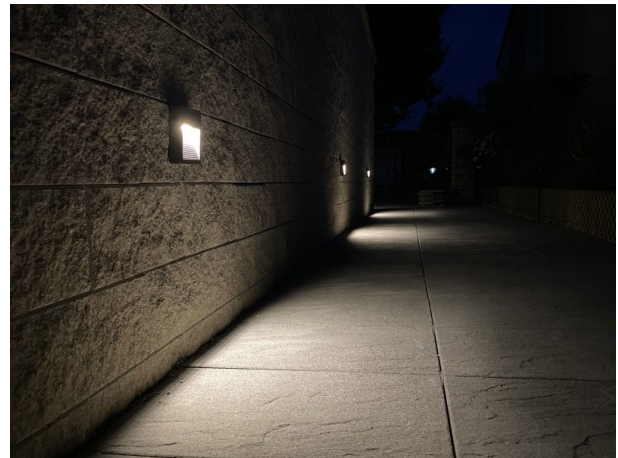

VERSO

57-gh1136bgxp300en05

VERSO FLAT SQUARE SURFACE MOUNTED WALL LUMINAIRE made of aluminium, anthrazite, microprismatic PMMA cover for perfect anti-glare beam asymmetric, light output direct, with converter, dimmability: not dimmable, IP65

DRAWING

TECHNICAL DETAILS

System perform. [W]	4
Bulb type	LED
Luminous flux [lm]	86
Colour temp. [K]	3000K
CRI	>90
Optics	microprismatic cover
Converter	with converter
Dimming	not dimmable
Light output	direct
Beam angle [°]	asymmetrisch
Voltage [V]	220-240V 50/60Hz
Material	aluminium
Length [mm]	120
Width [mm]	120
Height [mm]	25
IP protection class	IP65
Voltage class	protection cl. I
Shock resistance	IK09
Net weight [kg]	0,49
Colour lamp	anthrazite
Lifetime [h]	60 000 L80 B10
Energy efficiency cl.	E