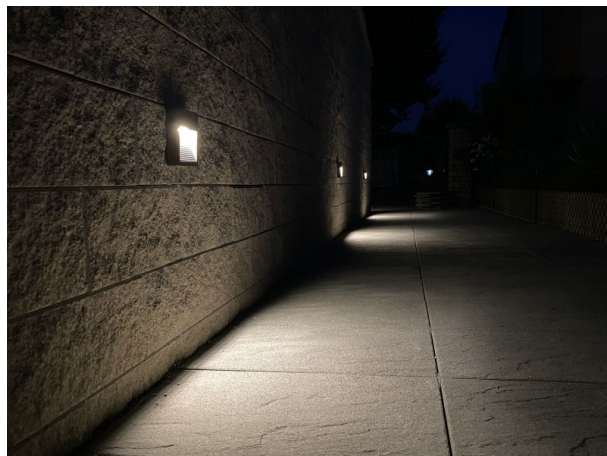

VERSO

57-gh1136bgxp300en05

VERSO FLAT SQUARE SURFACE MOUNTED WALL LUMINAIRE made of aluminium, anthrazite, microprismatic PMMA cover for perfect anti-glare beam asymmetric, light output direct, with converter, dimmability: not dimmable, IP65

DRAWING

TECHNICAL DETAILS

System perform. [W]	4
Bulb type	LED
Luminous flux [lm]	86
Colour temp. [K]	3000K
CRI	>90
Optics	microprismatic cover
Converter	with converter
Dimming	not dimmable
Light output	direct
Beam angle [°]	asymmetrisch
Voltage [V]	220-240V 50/60Hz
Material	aluminium
Length [mm]	120
Width [mm]	120
Height [mm]	25
IP protection class	IP65
Voltage class	protection cl. I
Shock resistance	IK09
Net weight [kg]	0,49
Colour lamp	anthrazite
Lifetime [h]	60 000 L80 B10
Energy efficiency cl.	E