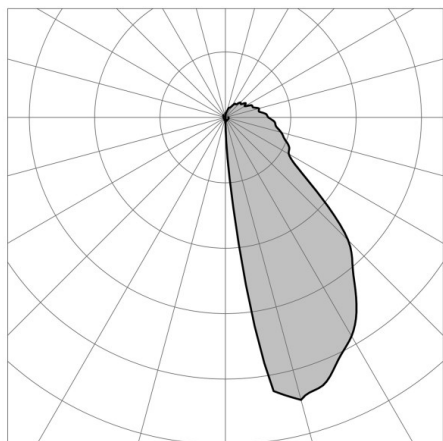

VERSO

57-gh1136bgxp300en19

VERSO FLAT SQUARE SURFACE MOUNTED WALL LUMINAIRE made of aluminium, light grey, microprismatic PMMA cover for perfect anti-glare beam asymmetric, light output direct, with converter, dimmability: not dimmable, IP65

DRAWING

TECHNICAL DETAILS

System perform. [W]	3
Bulb type	LED
Luminous flux [lm]	86
Colour temp. [K]	3000K
CRI	>90
Optics	microprismatic cover
Converter	with converter
Dimming	not dimmable
Light output	direct
Beam angle [°]	asymmetrisch
Voltage [V]	220-240V 50/60Hz
Material	aluminium
Length [mm]	120
Width [mm]	120
Height [mm]	25
IP protection class	IP65
Voltage class	protection cl. I
Shock resistance	IK09
Net weight [kg]	0,49
Colour lamp	light grey
Lifetime [h]	60 000 L80 B10
Energy efficiency cl.	E

LIGHT DISTRIBUTION CURVE

The values are rated values. Power and luminous flux are initially subject to a tolerance of +/- 10%. Colour temperature tolerance: +/- 150 K. The values apply to an ambient temperature of 25°C unless otherwise specified.