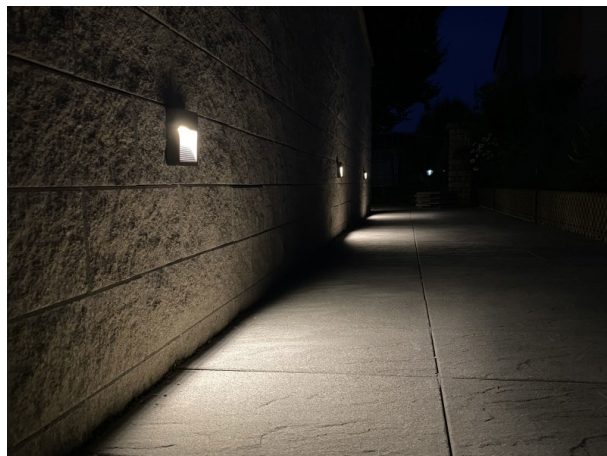

VERSO

57-gh1136bgxp300en19

VERSO FLAT SQUARE SURFACE MOUNTED WALL LUMINAIRE made of aluminium, light grey, microprismatic PMMA cover for perfect anti-glare beam asymmetric, light output direct, with converter, dimmability: not dimmable, IP65

DRAWING

TECHNICAL DETAILS

System perform. [W]	3
Bulb type	LED
Luminous flux [lm]	86
Colour temp. [K]	3000K
CRI	>90
Optics	microprismatic cover
Converter	with converter
Dimming	not dimmable
Light output	direct
Beam angle [°]	asymmetrisch
Voltage [V]	220-240V 50/60Hz
Material	aluminium
Length [mm]	120
Width [mm]	120
Height [mm]	25
IP protection class	IP65
Voltage class	protection cl. I
Shock resistance	IK09
Net weight [kg]	0,49
Colour lamp	light grey
Lifetime [h]	60 000 L80 B10
Energy efficiency cl.	E