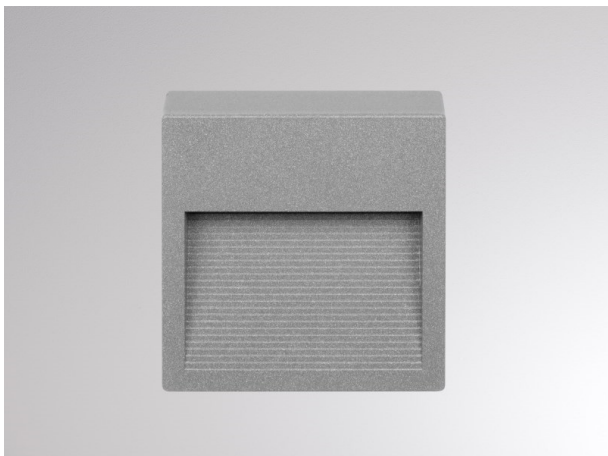

VERSO

57-gh1136bgxp300en19

VERSO FLAT SQUARE SURFACE MOUNTED WALL LUMINAIRE made of aluminium, light grey, microprismatic PMMA cover for perfect anti-glare beam asymmetric, light output direct, with converter, dimmability: not dimmable, IP65

DRAWING

TECHNICAL DETAILS

System perform. [W]	3
Bulb type	LED
Luminous flux [lm]	86
Colour temp. [K]	3000K
CRI	>90
Optics	microprismatic cover
Converter	with converter
Dimming	not dimmable
Light output	direct
Beam angle [°]	asymmetrisch
Voltage [V]	220-240V 50/60Hz
Material	aluminium
Length [mm]	120
Width [mm]	120
Height [mm]	25
IP protection class	IP65
Voltage class	protection cl. I
Shock resistance	IK09
Net weight [kg]	0,49
Colour lamp	light grey
Lifetime [h]	60 000 L80 B10
Energy efficiency cl.	E