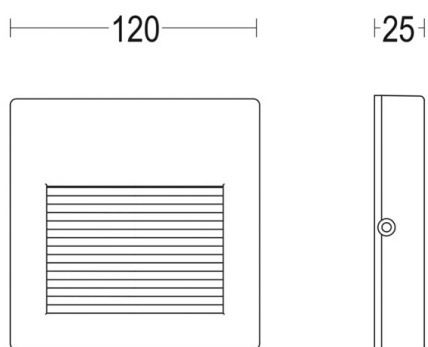

VERSO

57-gh1136bgxp300en19

VERSO FLAT SQUARE SURFACE MOUNTED WALL LUMINAIRE made of aluminium, light grey, microprismatic PMMA cover for perfect anti-glare beam asymmetric, light output direct, with converter, dimmability: not dimmable, IP65

DRAWING

TECHNICAL DETAILS

System perform. [W]	3
Bulb type	LED
Luminous flux [lm]	86
Colour temp. [K]	3000K
CRI	>90
Optics	microprismatic cover
Converter	with converter
Dimming	not dimmable
Light output	direct
Beam angle [°]	asymmetrisch
Voltage [V]	220-240V 50/60Hz
Material	aluminium
Length [mm]	120
Width [mm]	120
Height [mm]	25
IP protection class	IP65
Voltage class	protection cl. I
Shock resistance	IK09
Net weight [kg]	0,49
Colour lamp	light grey
Lifetime [h]	60 000 L80 B10
Energy efficiency cl.	E

LIGHT DISTRIBUTION CURVE

The values are rated values. Power and luminous flux are initially subject to a tolerance of +/- 10%. Colour temperature tolerance: +/- 150 K. The values apply to an ambient temperature of 25°C unless otherwise specified.