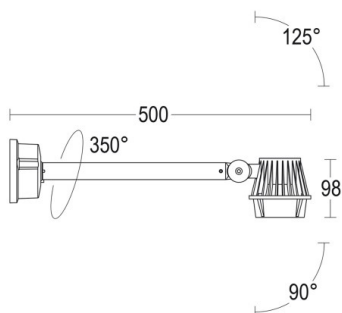

MINIPARIO

57-gh1147brft300en05

MINIPARIO SURFACE MOUNTED WALL LUMINAIRE anthrazite, transparent glass beam 58°, swiveling 350, tilting 90, with converter, dimmability: not dimmable, IP66

DRAWING

TECHNICAL DETAILS

System perform. [W]	14
Bulb type	LED
Luminous flux [lm]	1570
Colour temp. [K]	3000K
CRI	>90
Optics	transparent glass
Converter	with converter
Dimming	not dimmable
Beam angle [°]	58°
Voltage [V]	220-240V 50/60Hz
Length [mm]	500
Width [mm]	102
Height [mm]	98
IP protection class	IP66
Voltage class	protection cl. I
Shock resistance	IK07
Net weight [kg]	1,39
Colour lamp	anthrazite
Lifetime [h]	100 000 L80 B10
Energy efficiency cl.	E

LIGHT DISTRIBUTION CURVE

The values are rated values. Power and luminous flux are initially subject to a tolerance of +/- 10%. Colour temperature tolerance: +/- 150 K. The values apply to an ambient temperature of 25°C unless otherwise specified.