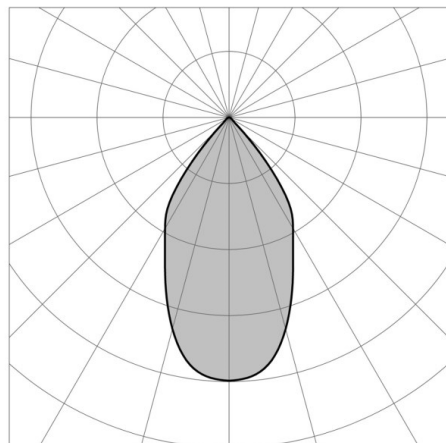

MINIPARIO

57-gh1147brft300en05

MINIPARIO SURFACE MOUNTED WALL LUMINAIRE anthrazite, transparent glass beam 58°, swiveling 350, tilting 90, with converter, dimmability: not dimmable, IP66

DRAWING

TECHNICAL DETAILS

System perform. [W]	14
Bulb type	LED
Luminous flux [lm]	1570
Colour temp. [K]	3000K
CRI	>90
Optics	transparent glass
Converter	with converter
Dimming	not dimmable
Beam angle [°]	58°
Voltage [V]	220-240V 50/60Hz
Length [mm]	500
Width [mm]	102
Height [mm]	98
IP protection class	IP66
Voltage class	protection cl. I
Shock resistance	IK07
Net weight [kg]	1,39
Colour lamp	anthrazite
Lifetime [h]	100 000 L80 B10
Energy efficiency cl.	E

LIGHT DISTRIBUTION CURVE

The values are rated values. Power and luminous flux are initially subject to a tolerance of +/- 10%. Colour temperature tolerance: +/- 150 K. The values apply to an ambient temperature of 25°C unless otherwise specified.