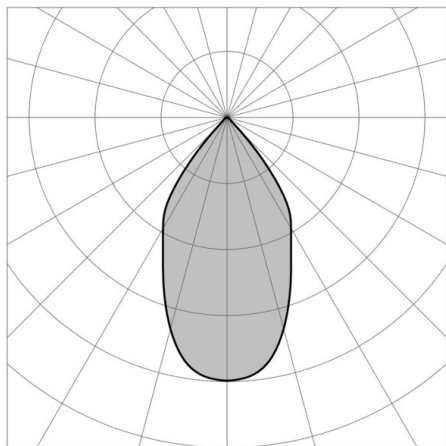

LIGHT DISTRIBUTION CURVE