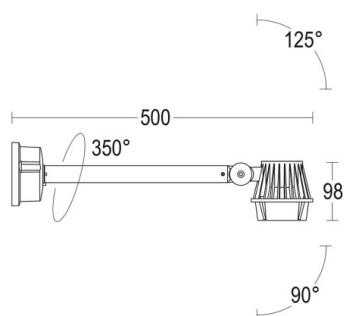

MINIPARIO

57-gh1147brft300en19

MINIPARIO SURFACE MOUNTED WALL LUMINAIRE light grey, transparent glass beam 58°, swiveling 350, tilting 90, with converter, dimmability: not dimmable, IP66

DRAWING

TECHNICAL DETAILS

System perform. [W]	14
Bulb type	LED
Luminous flux [lm]	1570
Colour temp. [K]	3000K
CRI	>90
Optics	transparent glass
Converter	with converter
Dimming	not dimmable
Beam angle [°]	58°
Voltage [V]	220-240V 50/60Hz
Length [mm]	500
Width [mm]	102
Height [mm]	98
IP protection class	IP66
Voltage class	protection cl. I
Shock resistance	IK07
Net weight [kg]	1,39
Colour lamp	light grey
Lifetime [h]	100 000 L80 B10
Energy efficiency cl.	E

LIGHT DISTRIBUTION CURVE

The values are rated values. Power and luminous flux are initially subject to a tolerance of +/- 10%. Colour temperature tolerance: +/- 150 K. The values apply to an ambient temperature of 25°C unless otherwise specified.