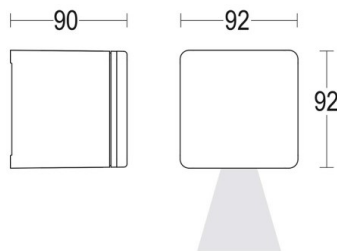

**BIVIO**

**57-gh1152ahat300en19**

BIVIO WALL / CEILING LUMINAIRE made of aluminium, light grey, transparent glass beam asymmetric, light output direct, with converter, dimmability: not dimmable, IP65

**DRAWING**

**TECHNICAL DETAILS**

System perform. [W]	8
Bulb type	LED
Luminous flux [lm]	728
Colour temp. [K]	3000K
CRI	>90
Optics	transparent glass
Converter	with converter
Dimming	not dimmable
Light output	direct
Beam angle [°]	asymmetrisch
Voltage [V]	220-240V 50/60Hz
Material	aluminium
Length [mm]	92
Width [mm]	90
Height [mm]	92
IP protection class	IP65
Voltage class	protection cl. I
Shock resistance	IK06
Net weight [kg]	0,87
Colour lamp	light grey
Lifetime [h]	100 000 L80 B10
Energy efficiency cl.	E

**LIGHT DISTRIBUTION CURVE**

The values are rated values. Power and luminous flux are initially subject to a tolerance of +/- 10%. Colour temperature tolerance: +/- 150 K. The values apply to an ambient temperature of 25°C unless otherwise specified.