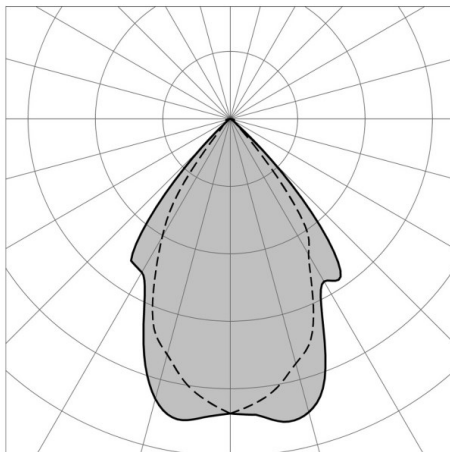

**BIVIO**

**57-gh1152ahat300en19**

BIVIO WALL / CEILING LUMINAIRE made of aluminium, light grey, transparent glass beam asymmetric, light output direct, with converter, dimmability: not dimmable, IP65

**DRAWING**

**TECHNICAL DETAILS**

System perform. [W]	8
Bulb type	LED
Luminous flux [lm]	728
Colour temp. [K]	3000K
CRI	>90
Optics	transparent glass
Converter	with converter
Dimming	not dimmable
Light output	direct
Beam angle [°]	asymmetrisch
Voltage [V]	220-240V 50/60Hz
Material	aluminium
Length [mm]	92
Width [mm]	90
Height [mm]	92
IP protection class	IP65
Voltage class	protection cl. I
Shock resistance	IK06
Net weight [kg]	0,87
Colour lamp	light grey
Lifetime [h]	100 000 L80 B10
Energy efficiency cl.	E

**LIGHT DISTRIBUTION CURVE**

The values are rated values. Power and luminous flux are initially subject to a tolerance of +/- 10%. Colour temperature tolerance: +/- 150 K. The values apply to an ambient temperature of 25°C unless otherwise specified.