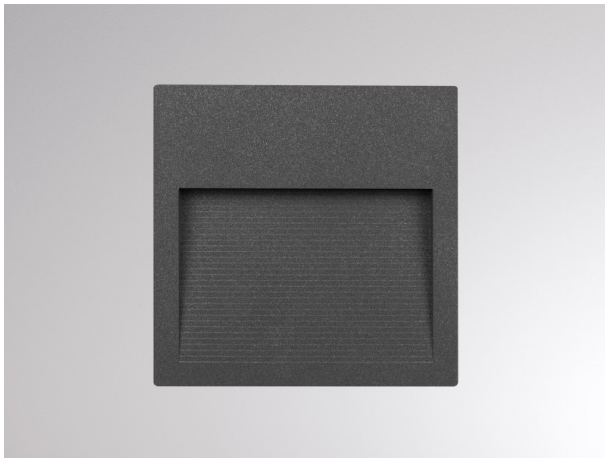

VERSO

57-gh1165bgxp300en05

VERSO FLAT SQUARE RECESSED WALL LUMINAIRE made of aluminium, anthrazite, microprismatic PMMA cover for perfect anti-glare beam asymmetric, light output direct, with converter, dimmability: not dimmable, IP65

DRAWING

TECHNICAL DETAILS

System perform. [W]	4
Bulb type	LED
Luminous flux [lm]	86
Colour temp. [K]	3000K
CRI	>90
Optics	microprismatic cover
Converter	with converter
Dimming	not dimmable
Light output	direct
Beam angle [°]	asymmetrisch
Voltage [V]	220-240V 50/60Hz
Material	aluminium
Length [mm]	120
Width [mm]	120
Recess depth [mm]	57
IP protection class	IP65
Voltage class	protection cl. I
Shock resistance	IK09
Net weight [kg]	0,70
Colour lamp	anthrazite
Lifetime [h]	60 000 L80 B10
Energy efficiency cl.	E