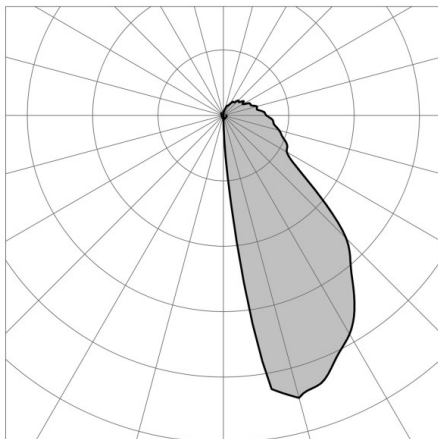

VERSO

57-gh1165bgxp300en05

VERSO FLAT SQUARE RECESSED WALL LUMINAIRE made of aluminium, anthrazite, microprismatic PMMA cover for perfect anti-glare beam asymmetric, light output direct, with converter, dimmability: not dimmable, IP65

DRAWING

TECHNICAL DETAILS

System perform. [W]	4
Bulb type	LED
Luminous flux [lm]	86
Colour temp. [K]	3000K
CRI	>90
Optics	microprismatic cover
Converter	with converter
Dimming	not dimmable
Light output	direct
Beam angle [°]	asymmetrisch
Voltage [V]	220-240V 50/60Hz
Material	aluminium
Length [mm]	120
Width [mm]	120
Recess depth [mm]	57
IP protection class	IP65
Voltage class	protection cl. I
Shock resistance	IK09
Net weight [kg]	0,70
Colour lamp	anthrazite
Lifetime [h]	60 000 L80 B10
Energy efficiency cl.	E

LIGHT DISTRIBUTION CURVE

The values are rated values. Power and luminous flux are initially subject to a tolerance of +/- 10%. Colour temperature tolerance: +/- 150 K. The values apply to an ambient temperature of 25°C unless otherwise specified.