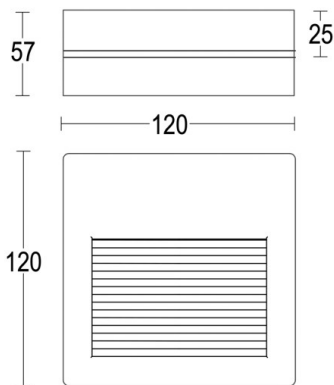

VERSO

57-gh1165bgxp300en05

VERSO FLAT SQUARE RECESSED WALL LUMINAIRE made of aluminium, anthrazite, microprismatic PMMA cover for perfect anti-glare beam asymmetric, light output direct, with converter, dimmability: not dimmable, IP65

DRAWING

TECHNICAL DETAILS

System perform. [W]	4
Bulb type	LED
Luminous flux [lm]	86
Colour temp. [K]	3000K
CRI	>90
Optics	microprismatic cover
Converter	with converter
Dimming	not dimmable
Light output	direct
Beam angle [°]	asymmetrisch
Voltage [V]	220-240V 50/60Hz
Material	aluminium
Length [mm]	120
Width [mm]	120
Recess depth [mm]	57
IP protection class	IP65
Voltage class	protection cl. I
Shock resistance	IK09
Net weight [kg]	0,70
Colour lamp	anthrazite
Lifetime [h]	60 000 L80 B10
Energy efficiency cl.	E

LIGHT DISTRIBUTION CURVE

The values are rated values. Power and luminous flux are initially subject to a tolerance of +/- 10%. Colour temperature tolerance: +/- 150 K. The values apply to an ambient temperature of 25°C unless otherwise specified.