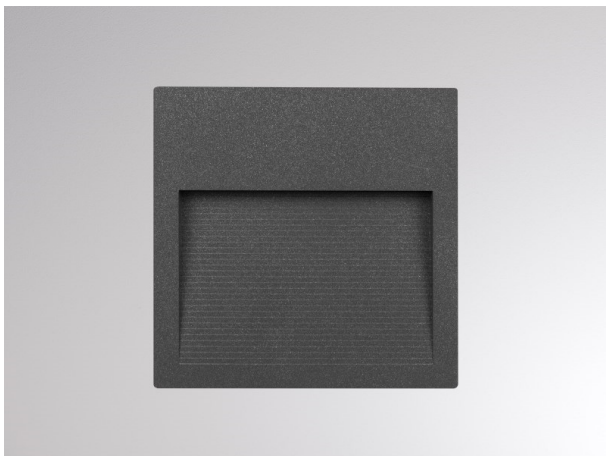

VERSO

57-gh1165bgxp300en05

VERSO FLAT SQUARE RECESSED WALL LUMINAIRE made of aluminium, anthrazite, microprismatic PMMA cover for perfect anti-glare beam asymmetric, light output direct, with converter, dimmability: not dimmable, IP65

DRAWING

TECHNICAL DETAILS

System perform. [W]	4
Bulb type	LED
Luminous flux [lm]	86
Colour temp. [K]	3000K
CRI	>90
Optics	microprismatic cover
Converter	with converter
Dimming	not dimmable
Light output	direct
Beam angle [°]	asymmetrisch
Voltage [V]	220-240V 50/60Hz
Material	aluminium
Length [mm]	120
Width [mm]	120
Recess depth [mm]	57
IP protection class	IP65
Voltage class	protection cl. I
Shock resistance	IK09
Net weight [kg]	0,70
Colour lamp	anthrazite
Lifetime [h]	60 000 L80 B10
Energy efficiency cl.	E