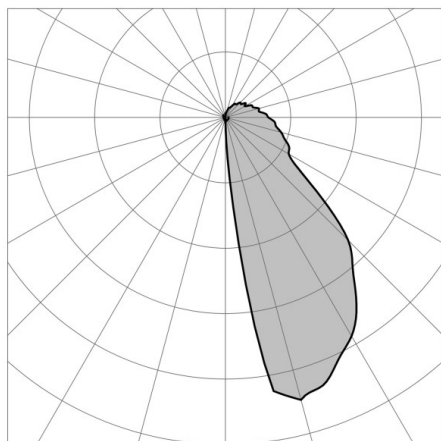

VERSO

57-gh1165bgxp300en05

VERSO FLAT SQUARE RECESSED WALL LUMINAIRE made of aluminium, anthrazite, microprismatic PMMA cover for perfect anti-glare beam asymmetric, light output direct, with converter, dimmability: not dimmable, IP65

DRAWING

TECHNICAL DETAILS

System perform. [W]	4
Bulb type	LED
Luminous flux [lm]	86
Colour temp. [K]	3000K
CRI	>90
Optics	microprismatic cover
Converter	with converter
Dimming	not dimmable
Light output	direct
Beam angle [°]	asymmetrisch
Voltage [V]	220-240V 50/60Hz
Material	aluminium
Length [mm]	120
Width [mm]	120
Recess depth [mm]	57
IP protection class	IP65
Voltage class	protection cl. I
Shock resistance	IK09
Net weight [kg]	0,70
Colour lamp	anthrazite
Lifetime [h]	60 000 L80 B10
Energy efficiency cl.	E

LIGHT DISTRIBUTION CURVE

The values are rated values. Power and luminous flux are initially subject to a tolerance of +/- 10%. Colour temperature tolerance: +/- 150 K. The values apply to an ambient temperature of 25°C unless otherwise specified.