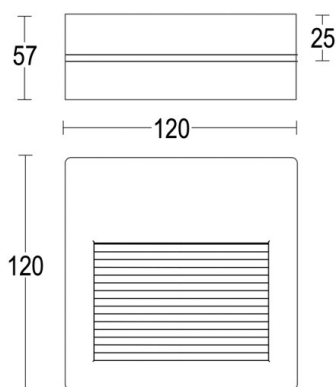

VERSO

57-gh1165bgxp300en05

VERSO FLAT SQUARE RECESSED WALL LUMINAIRE made of aluminium, anthrazite, microprismatic PMMA cover for perfect anti-glare beam asymmetric, light output direct, with converter, dimmability: not dimmable, IP65

DRAWING

TECHNICAL DETAILS

System perform. [W]	4
Bulb type	LED
Luminous flux [lm]	86
Colour temp. [K]	3000K
CRI	>90
Optics	microprismatic cover
Converter	with converter
Dimming	not dimmable
Light output	direct
Beam angle [°]	asymmetrisch
Voltage [V]	220-240V 50/60Hz
Material	aluminium
Length [mm]	120
Width [mm]	120
Recess depth [mm]	57
IP protection class	IP65
Voltage class	protection cl. I
Shock resistance	IK09
Net weight [kg]	0,70
Colour lamp	anthrazite
Lifetime [h]	60 000 L80 B10
Energy efficiency cl.	E

LIGHT DISTRIBUTION CURVE

The values are rated values. Power and luminous flux are initially subject to a tolerance of +/- 10%. Colour temperature tolerance: +/- 150 K. The values apply to an ambient temperature of 25°C unless otherwise specified.