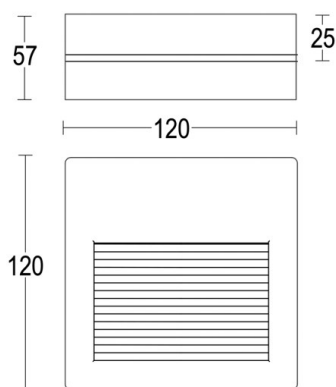

VERSO

57-gh1165bgxp300en19

VERSO FLAT SQUARE RECESSED WALL LUMINAIRE made of aluminium, light grey, microprismatic PMMA cover for perfect anti-glare beam asymmetric, light output direct, with converter, dimmability: not dimmable, IP65

DRAWING

TECHNICAL DETAILS

| | |
|-----------------------|----------------------|
| System perform. [W] | 4 |
| Bulb type | LED |
| Luminous flux [lm] | 86 |
| Colour temp. [K] | 3000K |
| CRI | >90 |
| Optics | microprismatic cover |
| Converter | with converter |
| Dimming | not dimmable |
| Light output | direct |
| Beam angle [°] | asymmetrisch |
| Voltage [V] | 220-240V 50/60Hz |
| Material | aluminium |
| Length [mm] | 120 |
| Width [mm] | 120 |
| Recess depth [mm] | 57 |
| IP protection class | IP65 |
| Voltage class | protection cl. I |
| Shock resistance | IK09 |
| Net weight [kg] | 0,70 |
| Colour lamp | light grey |
| Lifetime [h] | 60 000 L80 B10 |
| Energy efficiency cl. | E |

LIGHT DISTRIBUTION CURVE

The values are rated values. Power and luminous flux are initially subject to a tolerance of +/- 10%. Colour temperature tolerance: +/- 150 K. The values apply to an ambient temperature of 25°C unless otherwise specified.