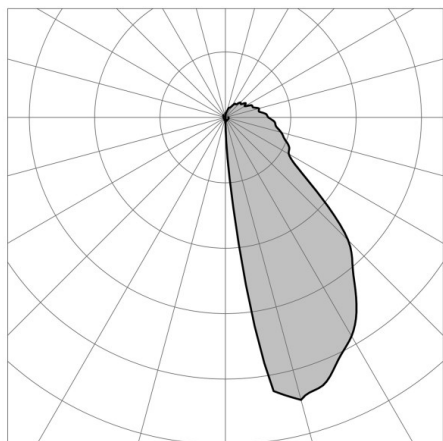

VERSO

57-gh1165bgxp300en19

VERSO FLAT SQUARE RECESSED WALL LUMINAIRE made of aluminium, light grey, microprismatic PMMA cover for perfect anti-glare beam asymmetric, light output direct, with converter, dimmability: not dimmable, IP65

DRAWING

TECHNICAL DETAILS

| | |
|-----------------------|----------------------|
| System perform. [W] | 4 |
| Bulb type | LED |
| Luminous flux [lm] | 86 |
| Colour temp. [K] | 3000K |
| CRI | >90 |
| Optics | microprismatic cover |
| Converter | with converter |
| Dimming | not dimmable |
| Light output | direct |
| Beam angle [°] | asymmetrisch |
| Voltage [V] | 220-240V 50/60Hz |
| Material | aluminium |
| Length [mm] | 120 |
| Width [mm] | 120 |
| Recess depth [mm] | 57 |
| IP protection class | IP65 |
| Voltage class | protection cl. I |
| Shock resistance | IK09 |
| Net weight [kg] | 0,70 |
| Colour lamp | light grey |
| Lifetime [h] | 60 000 L80 B10 |
| Energy efficiency cl. | E |

LIGHT DISTRIBUTION CURVE

The values are rated values. Power and luminous flux are initially subject to a tolerance of +/- 10%. Colour temperature tolerance: +/- 150 K. The values apply to an ambient temperature of 25°C unless otherwise specified.