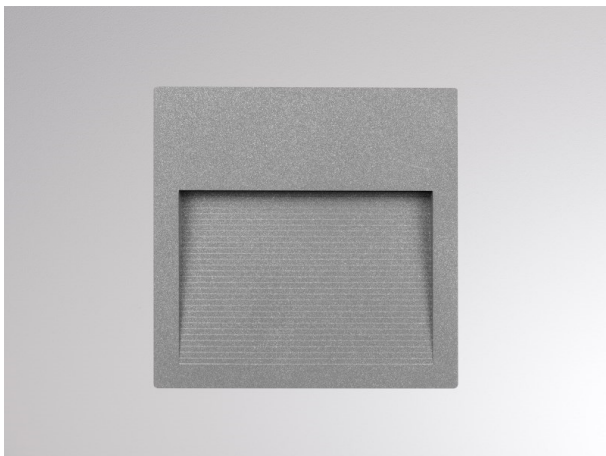

VERSO

57-gh1165bgxp300en19

VERSO FLAT SQUARE RECESSED WALL LUMINAIRE made of aluminium, light grey, microprismatic PMMA cover for perfect anti-glare beam asymmetric, light output direct, with converter, dimmability: not dimmable, IP65

DRAWING

TECHNICAL DETAILS

| | |
|-----------------------|----------------------|
| System perform. [W] | 4 |
| Bulb type | LED |
| Luminous flux [lm] | 86 |
| Colour temp. [K] | 3000K |
| CRI | >90 |
| Optics | microprismatic cover |
| Converter | with converter |
| Dimming | not dimmable |
| Light output | direct |
| Beam angle [°] | asymmetrisch |
| Voltage [V] | 220-240V 50/60Hz |
| Material | aluminium |
| Length [mm] | 120 |
| Width [mm] | 120 |
| Recess depth [mm] | 57 |
| IP protection class | IP65 |
| Voltage class | protection cl. I |
| Shock resistance | IK09 |
| Net weight [kg] | 0,70 |
| Colour lamp | light grey |
| Lifetime [h] | 60 000 L80 B10 |
| Energy efficiency cl. | E |