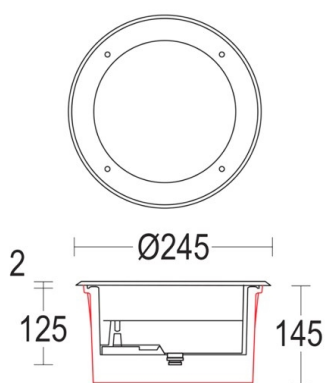

SPIACAR

57-gh5329brxa300en68

MAXISPIACAR RECESSED FLOOR LAMP made of aluminium, bronze, beam 82°, with converter, dimmability: not dimmable, IP68

DRAWING

TECHNICAL DETAILS

System perform. [W]	15
Bulb type	LED
Luminous flux [lm]	870
Colour temp. [K]	3000K
CRI	>80
Converter	with converter
Dimming	not dimmable
Beam angle [°]	82°
Voltage [V]	220-240V 50/60Hz
Material	aluminium
Diameter [mm]	245
Recess depth [mm]	145
IP protection class	IP68
Voltage class	protection cl. I
Shock resistance	IK10
Net weight [kg]	2,87
Colour lamp	bronze
Lifetime [h]	100 000 L80 B10
Energy efficiency cl.	E

LIGHT DISTRIBUTION CURVE

The values are rated values. Power and luminous flux are initially subject to a tolerance of +/- 10%. Colour temperature tolerance: +/- 150 K. The values apply to an ambient temperature of 25°C unless otherwise specified.