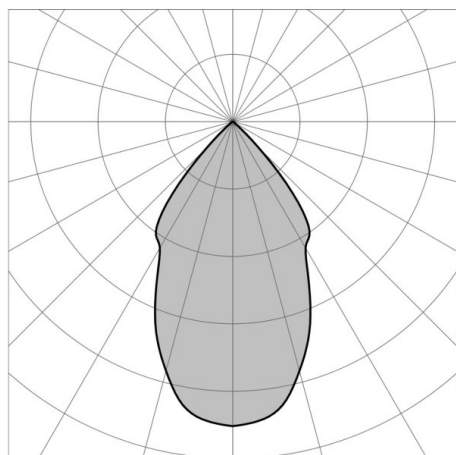

SPIACAR

57-gh5329brxa300en68

MAXISPIACAR RECESSED FLOOR LAMP made of aluminium, bronze, beam 82°, with converter, dimmability: not dimmable, IP68

DRAWING

TECHNICAL DETAILS

System perform. [W]	15
Bulb type	LED
Luminous flux [lm]	870
Colour temp. [K]	3000K
CRI	>80
Converter	with converter
Dimming	not dimmable
Beam angle [°]	82°
Voltage [V]	220-240V 50/60Hz
Material	aluminium
Diameter [mm]	245
Recess depth [mm]	145
IP protection class	IP68
Voltage class	protection cl. I
Shock resistance	IK10
Net weight [kg]	2,87
Colour lamp	bronze
Lifetime [h]	100 000 L80 B10
Energy efficiency cl.	E

LIGHT DISTRIBUTION CURVE

The values are rated values. Power and luminous flux are initially subject to a tolerance of +/- 10%. Colour temperature tolerance: +/- 150 K. The values apply to an ambient temperature of 25°C unless otherwise specified.