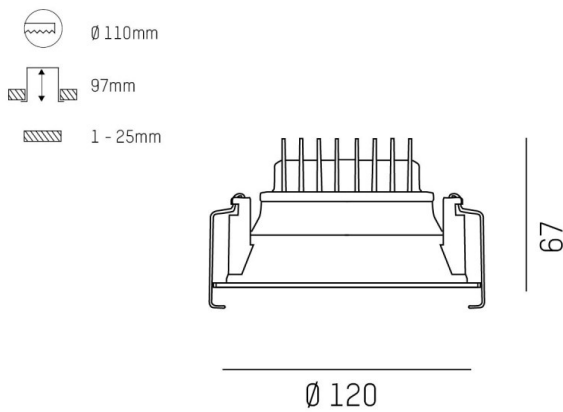

COZY

573-0100213005050

COZY DOWNLIGHT R RECESSED DOWNLIGHT made of aluminium, white, similar to RAL 9016, decor white, high-efficiently vacuum deposited synthetic reflector beam 24°, light output direct, UGR <25, without converter, dimmability: not dimmable, IP20

DRAWING

TECHNICAL DETAILS

Bulb type	LED 15W
Luminous flux [lm]	870
Colour temp. [K]	2700K
CRI	>90
UGR	<25
Optics	vacuum deposited synthetic reflector
Designer	Serge Cornelissen
Converter	without converter
Dimming	not dimmable
Light output	direct
Beam angle [°]	24°
Voltage [V]	24 VDC
Material	aluminium
Height [mm]	67
Diameter [mm]	120
Ceiling cutout [mm]	110
Ceiling thickness [mm]	1-25
Recess depth [mm]	97
IP protection class	IP20
Voltage class	protection cl. II
Shock resistance	IK06
Net weight [kg]	0,38
Colour lamp	white
RAL	9016
Colour decor	white
EAN-Number	9010506953329
Lifetime [h]	L80 B10 50 000
Energy efficiency cl.	E

LIGHT DISTRIBUTION CURVE

The values are rated values. Power and luminous flux are initially subject to a tolerance of +/- 10%. Colour temperature tolerance: +/- 150 K. The values apply to an ambient temperature of 25°C unless otherwise specified.