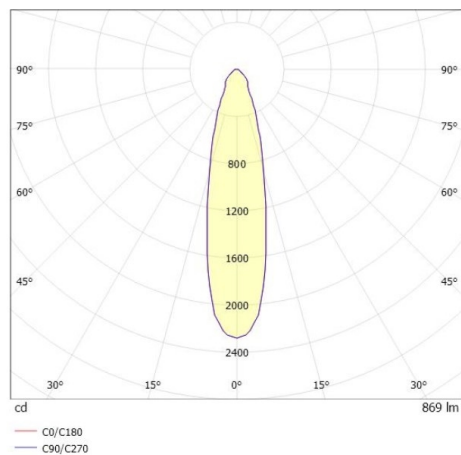

COZY

573-0100213005050

COZY DOWNLIGHT R RECESSED DOWNLIGHT made of aluminium, white, similar to RAL 9016, decor white, high-efficiently vacuum deposited synthetic reflector beam 24°, light output direct, UGR <25, without converter, dimmability: not dimmable, IP20

DRAWING

TECHNICAL DETAILS

Bulb type	LED 15W
Luminous flux [lm]	870
Colour temp. [K]	2700K
CRI	>90
UGR	<25
Optics	vacuum deposited synthetic reflector
Designer	Serge Cornelissen
Converter	without converter
Dimming	not dimmable
Light output	direct
Beam angle [°]	24°
Voltage [V]	24 VDC
Material	aluminium
Height [mm]	67
Diameter [mm]	120
Ceiling cutout [mm]	110
Ceiling thickness [mm]	1-25
Recess depth [mm]	97
IP protection class	IP20
Voltage class	protection cl. II
Shock resistance	IK06
Net weight [kg]	0,38
Colour lamp	white
RAL	9016
Colour decor	white
EAN-Number	9010506953329
Lifetime [h]	L80 B10 50 000
Energy efficiency cl.	E

LIGHT DISTRIBUTION CURVE

The values are rated values. Power and luminous flux are initially subject to a tolerance of +/- 10%. Colour temperature tolerance: +/- 150 K. The values apply to an ambient temperature of 25°C unless otherwise specified.