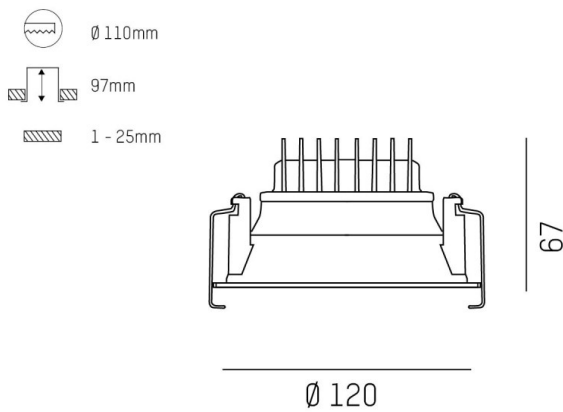

COZY

573-010021300505d

COZY DOWNLIGHT R RECESSED DOWNLIGHT made of aluminium, white, similar to RAL 9016, decor white, high-efficiently vacuum deposited synthetic reflector beam 24°, light output direct, UGR <25, without converter, dimmability: DALI, IP20

DRAWING

TECHNICAL DETAILS

Bulb type	LED 15W
Luminous flux [lm]	870
Colour temp. [K]	2700K
CRI	>90
UGR	<25
Optics	vacuum deposited synthetic reflector
Designer	Serge Cornelissen
Converter	without converter
Light output	direct
Beam angle [°]	24°
Voltage [V]	24 VDC
Material	aluminium
Height [mm]	67
Diameter [mm]	120
Ceiling cutout [mm]	110
Ceiling thickness [mm]	1-25
Recess depth [mm]	97
IP protection class	IP20
Voltage class	protection cl. II
Shock resistance	IK06
Net weight [kg]	0,41
Colour lamp	white
RAL	9016
Colour decor	white
EAN-Number	9010506955026
Lifetime [h]	L80 B10 50 000
Energy efficiency cl.	E

LIGHT DISTRIBUTION CURVE

The values are rated values. Power and luminous flux are initially subject to a tolerance of +/- 10%. Colour temperature tolerance: +/- 150 K. The values apply to an ambient temperature of 25°C unless otherwise specified.