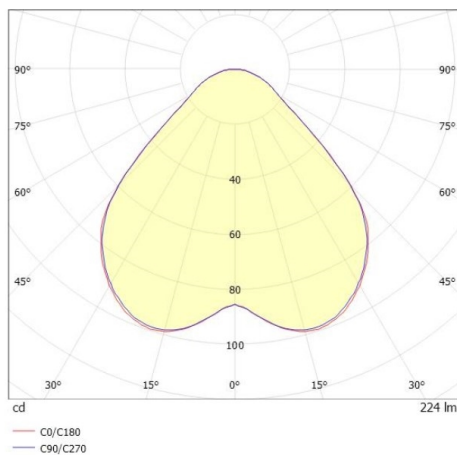

COZY

573-010021300505d

COZY DOWNLIGHT R RECESSED DOWNLIGHT made of aluminium, white, similar to RAL 9016, decor white, high-efficiently vacuum deposited synthetic reflector beam 24°, light output direct, UGR <25, without converter, dimmability: DALI, IP20

DRAWING

TECHNICAL DETAILS

Bulb type	LED 15W
Luminous flux [lm]	870
Colour temp. [K]	2700K
CRI	>90
UGR	<25
Optics	vacuum deposited synthetic reflector
Designer	Serge Cornelissen
Converter	without converter
Light output	direct
Beam angle [°]	24°
Voltage [V]	24 VDC
Material	aluminium
Height [mm]	67
Diameter [mm]	120
Ceiling cutout [mm]	110
Ceiling thickness [mm]	1-25
Recess depth [mm]	97
IP protection class	IP20
Voltage class	protection cl. II
Shock resistance	IK06
Net weight [kg]	0,41
Colour lamp	white
RAL	9016
Colour decor	white
EAN-Number	9010506955026
Lifetime [h]	L80 B10 50 000
Energy efficiency cl.	E

LIGHT DISTRIBUTION CURVE

The values are rated values. Power and luminous flux are initially subject to a tolerance of +/- 10%. Colour temperature tolerance: +/- 150 K. The values apply to an ambient temperature of 25°C unless otherwise specified.