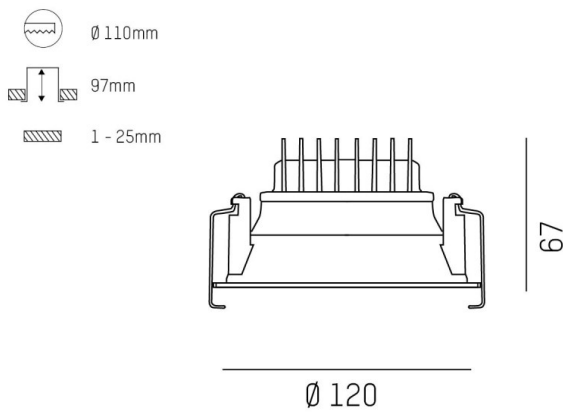

COZY

573-0100213006060

COZY DOWNLIGHT R RECESSED DOWNLIGHT made of aluminium, black, similar to RAL 9005, decor black, high-efficiently vacuum deposited synthetic reflector beam 24°, light output direct, UGR <22, without converter, dimmability: not dimmable, IP20

DRAWING

TECHNICAL DETAILS

Bulb type	LED 15W
Luminous flux [lm]	720
Colour temp. [K]	2700K
CRI	>90
UGR	<22
Optics	vacuum deposited synthetic reflector
Designer	Serge Cornelissen
Converter	without converter
Dimming	not dimmable
Light output	direct
Beam angle [°]	24°
Voltage [V]	24 VDC
Material	aluminium
Height [mm]	67
Diameter [mm]	120
Ceiling cutout [mm]	110
Ceiling thickness [mm]	1-25
Recess depth [mm]	97
IP protection class	IP20
Voltage class	protection cl. II
Shock resistance	IK06
Net weight [kg]	0,39
Colour lamp	black
RAL	9005
Colour decor	black
EAN-Number	9010506953336
Lifetime [h]	L80 B10 50 000
Energy efficiency cl.	E

LIGHT DISTRIBUTION CURVE

The values are rated values. Power and luminous flux are initially subject to a tolerance of +/- 10%. Colour temperature tolerance: +/- 150 K. The values apply to an ambient temperature of 25°C unless otherwise specified.