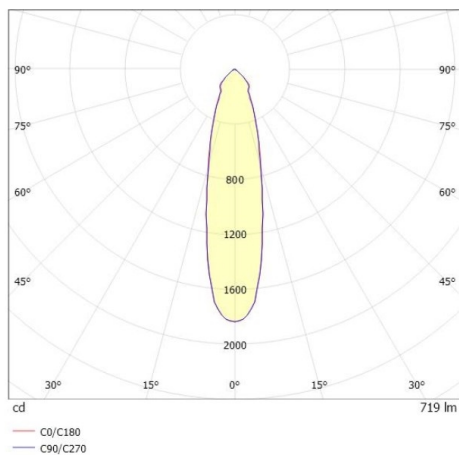

COZY

573-0100213006060

COZY DOWNLIGHT R RECESSED DOWNLIGHT made of aluminium, black, similar to RAL 9005, decor black, high-efficiently vacuum deposited synthetic reflector beam 24°, light output direct, UGR <22, without converter, dimmability: not dimmable, IP20

DRAWING

TECHNICAL DETAILS

Bulb type	LED 15W
Luminous flux [lm]	720
Colour temp. [K]	2700K
CRI	>90
UGR	<22
Optics	vacuum deposited synthetic reflector
Designer	Serge Cornelissen
Converter	without converter
Dimming	not dimmable
Light output	direct
Beam angle [°]	24°
Voltage [V]	24 VDC
Material	aluminium
Height [mm]	67
Diameter [mm]	120
Ceiling cutout [mm]	110
Ceiling thickness [mm]	1-25
Recess depth [mm]	97
IP protection class	IP20
Voltage class	protection cl. II
Shock resistance	IK06
Net weight [kg]	0,39
Colour lamp	black
RAL	9005
Colour decor	black
EAN-Number	9010506953336
Lifetime [h]	L80 B10 50 000
Energy efficiency cl.	E

LIGHT DISTRIBUTION CURVE

The values are rated values. Power and luminous flux are initially subject to a tolerance of +/- 10%. Colour temperature tolerance: +/- 150 K. The values apply to an ambient temperature of 25°C unless otherwise specified.