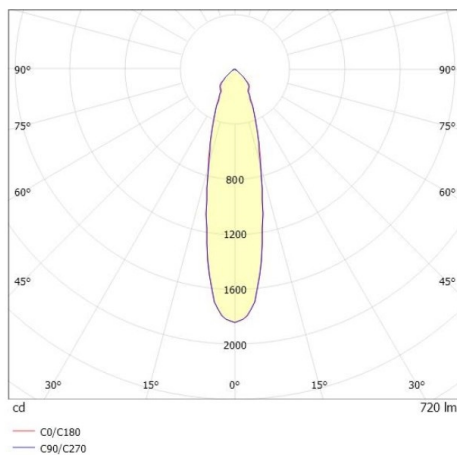

COZY

573-010021300606d

COZY DOWNLIGHT R RECESSED DOWNLIGHT made of aluminium, black, similar to RAL 9005, decor black,high-efficiently vacuum deposited synthetic reflector beam 24°, light output direct, UGR <22, without converter, dimmability: DALI, IP20

DRAWING

TECHNICAL DETAILS

Bulb type	LED 15W
Luminous flux [lm]	720
Colour temp. [K]	2700K
CRI	>90
UGR	<22
Optics	vacuum deposited synthetic reflector
Designer	Serge Cornelissen
Converter	without converter
Light output	direct
Beam angle [°]	24°
Voltage [V]	24 VDC
Material	aluminium
Height [mm]	67
Diameter [mm]	120
Ceiling cutout [mm]	110
Ceiling thickness [mm]	1-25
Recess depth [mm]	97
IP protection class	IP20
Voltage class	protection cl. II
Shock resistance	IK06
Net weight [kg]	0,43
Colour lamp	black
RAL	9005
Colour decor	black
EAN-Number	9010506955033
Lifetime [h]	L80 B10 50 000
Energy efficiency cl.	E

LIGHT DISTRIBUTION CURVE

The values are rated values. Power and luminous flux are initially subject to a tolerance of +/- 10%. Colour temperature tolerance: +/- 150 K. The values apply to an ambient temperature of 25°C unless otherwise specified.