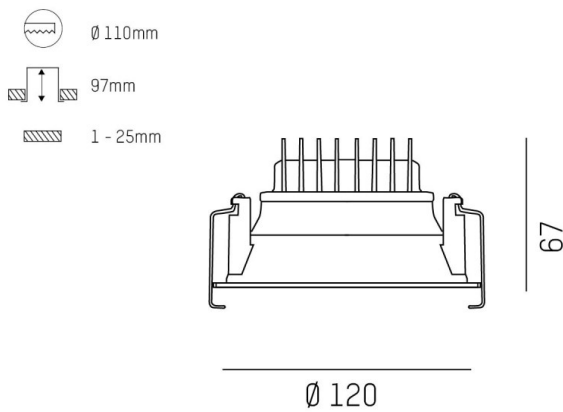

COZY

573-010021300606d

COZY DOWNLIGHT R RECESSED DOWNLIGHT made of aluminium, black, similar to RAL 9005, decor black,high-efficiently vacuum deposited synthetic reflector beam 24°, light output direct, UGR <22, without converter, dimmability: DALI, IP20

DRAWING

TECHNICAL DETAILS

Bulb type	LED 15W
Luminous flux [lm]	720
Colour temp. [K]	2700K
CRI	>90
UGR	<22
Optics	vacuum deposited synthetic reflector
Designer	Serge Cornelissen
Converter	without converter
Light output	direct
Beam angle [°]	24°
Voltage [V]	24 VDC
Material	aluminium
Height [mm]	67
Diameter [mm]	120
Ceiling cutout [mm]	110
Ceiling thickness [mm]	1-25
Recess depth [mm]	97
IP protection class	IP20
Voltage class	protection cl. II
Shock resistance	IK06
Net weight [kg]	0,43
Colour lamp	black
RAL	9005
Colour decor	black
EAN-Number	9010506955033
Lifetime [h]	L80 B10 50 000
Energy efficiency cl.	E

LIGHT DISTRIBUTION CURVE

The values are rated values. Power and luminous flux are initially subject to a tolerance of +/- 10%. Colour temperature tolerance: +/- 150 K. The values apply to an ambient temperature of 25°C unless otherwise specified.