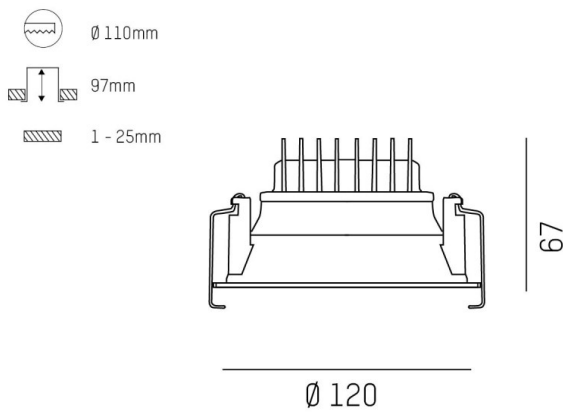

COZY

573-010021301b1b0

COZY DOWNLIGHT R RECESSED DOWNLIGHT made of aluminium, copper, similar to RAL 8004, decor copper,high-efficiently vacuum deposited synthetic reflector beam 24°, light output direct, UGR <22, without converter, dimmability: not dimmable, IP20

DRAWING

TECHNICAL DETAILS

Bulb type	LED 15W
Luminous flux [lm]	770
Colour temp. [K]	2700K
CRI	>90
UGR	<22
Optics	vacuum deposited synthetic reflector
Designer	Serge Cornelissen
Converter	without converter
Dimming	not dimmable
Light output	direct
Beam angle [°]	24°
Voltage [V]	24 VDC
Material	aluminium
Height [mm]	67
Diameter [mm]	120
Ceiling cutout [mm]	110
Ceiling thickness [mm]	1-25
Recess depth [mm]	97
IP protection class	IP20
Voltage class	protection cl. II
Shock resistance	IK06
Net weight [kg]	0,39
Colour lamp	copper
RAL	8004
Colour decor	copper
EAN-Number	9010506953367
Lifetime [h]	L80 B10 50 000
Energy efficiency cl.	E

LIGHT DISTRIBUTION CURVE

The values are rated values. Power and luminous flux are initially subject to a tolerance of +/- 10%. Colour temperature tolerance: +/- 150 K. The values apply to an ambient temperature of 25°C unless otherwise specified.