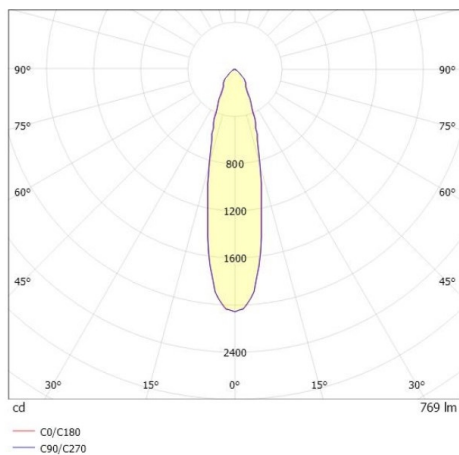

COZY

573-010021301b1b0

COZY DOWNLIGHT R RECESSED DOWNLIGHT made of aluminium, copper, similar to RAL 8004, decor copper,high-efficiently vacuum deposited synthetic reflector beam 24°, light output direct, UGR <22, without converter, dimmability: not dimmable, IP20

DRAWING

TECHNICAL DETAILS

Bulb type	LED 15W
Luminous flux [lm]	770
Colour temp. [K]	2700K
CRI	>90
UGR	<22
Optics	vacuum deposited synthetic reflector
Designer	Serge Cornelissen
Converter	without converter
Dimming	not dimmable
Light output	direct
Beam angle [°]	24°
Voltage [V]	24 VDC
Material	aluminium
Height [mm]	67
Diameter [mm]	120
Ceiling cutout [mm]	110
Ceiling thickness [mm]	1-25
Recess depth [mm]	97
IP protection class	IP20
Voltage class	protection cl. II
Shock resistance	IK06
Net weight [kg]	0,39
Colour lamp	copper
RAL	8004
Colour decor	copper
EAN-Number	9010506953367
Lifetime [h]	L80 B10 50 000
Energy efficiency cl.	E

LIGHT DISTRIBUTION CURVE

The values are rated values. Power and luminous flux are initially subject to a tolerance of +/- 10%. Colour temperature tolerance: +/- 150 K. The values apply to an ambient temperature of 25°C unless otherwise specified.