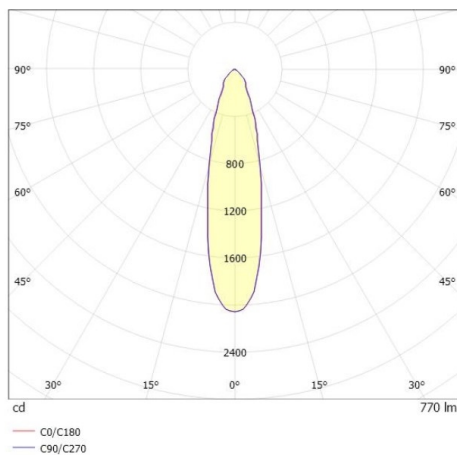

COZY

573-010021301b1bd

COZY DOWNLIGHT R RECESSED DOWNLIGHT made of aluminium, copper, similar to RAL 8004, decor copper,high-efficiently vacuum deposited synthetic reflector beam 24°, light output direct, UGR <22, without converter, dimmability: DALI, IP20

DRAWING

TECHNICAL DETAILS

Bulb type	LED 15W
Luminous flux [lm]	770
Colour temp. [K]	2700K
CRI	>90
UGR	<22
Optics	vacuum deposited synthetic reflector
Designer	Serge Cornelissen
Converter	without converter
Light output	direct
Beam angle [°]	24°
Voltage [V]	24 VDC
Material	aluminium
Height [mm]	67
Diameter [mm]	120
Ceiling cutout [mm]	110
Ceiling thickness [mm]	1-25
Recess depth [mm]	97
IP protection class	IP20
Voltage class	protection cl. II
Shock resistance	IK06
Net weight [kg]	0,42
Colour lamp	copper
RAL	8004
Colour decor	copper
EAN-Number	9010506955057
Lifetime [h]	L80 B10 50 000
Energy efficiency cl.	E

LIGHT DISTRIBUTION CURVE

The values are rated values. Power and luminous flux are initially subject to a tolerance of +/- 10%. Colour temperature tolerance: +/- 150 K. The values apply to an ambient temperature of 25°C unless otherwise specified.