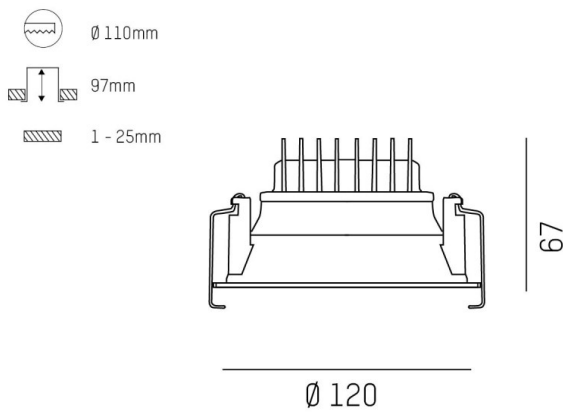

COZY

573-010021301b1bd

COZY DOWNLIGHT R RECESSED DOWNLIGHT made of aluminium, copper, similar to RAL 8004, decor copper,high-efficiently vacuum deposited synthetic reflector beam 24°, light output direct, UGR <22, without converter, dimmability: DALI, IP20

DRAWING

TECHNICAL DETAILS

Bulb type	LED 15W
Luminous flux [lm]	770
Colour temp. [K]	2700K
CRI	>90
UGR	<22
Optics	vacuum deposited synthetic reflector
Designer	Serge Cornelissen
Converter	without converter
Light output	direct
Beam angle [°]	24°
Voltage [V]	24 VDC
Material	aluminium
Height [mm]	67
Diameter [mm]	120
Ceiling cutout [mm]	110
Ceiling thickness [mm]	1-25
Recess depth [mm]	97
IP protection class	IP20
Voltage class	protection cl. II
Shock resistance	IK06
Net weight [kg]	0,42
Colour lamp	copper
RAL	8004
Colour decor	copper
EAN-Number	9010506955057
Lifetime [h]	L80 B10 50 000
Energy efficiency cl.	E

LIGHT DISTRIBUTION CURVE

The values are rated values. Power and luminous flux are initially subject to a tolerance of +/- 10%. Colour temperature tolerance: +/- 150 K. The values apply to an ambient temperature of 25°C unless otherwise specified.