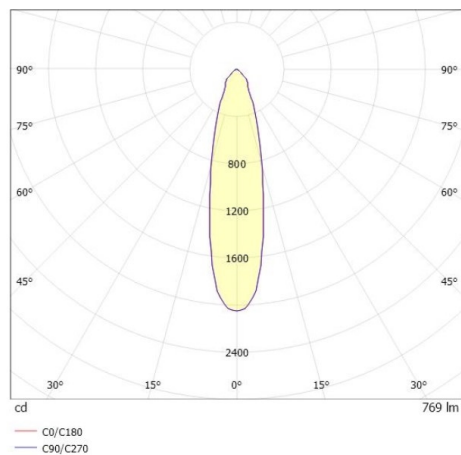

COZY

573-010021301d1d0

COZY DOWNLIGHT R RECESSED DOWNLIGHT made of aluminium, gold, similar to RAL 070 60 40, decor gold,high-efficiently vacuum deposited synthetic reflector beam 24°, light output direct, UGR <22, without converter, dimmability: not dimmable, IP20

DRAWING

TECHNICAL DETAILS

Bulb type	LED 15W
Luminous flux [lm]	770
Colour temp. [K]	2700K
CRI	>90
UGR	<22
Optics	vacuum deposited synthetic reflector
Designer	Serge Cornelissen
Converter	without converter
Dimming	not dimmable
Light output	direct
Beam angle [°]	24°
Voltage [V]	24 VDC
Material	aluminium
Length [mm]	120
Height [mm]	67
Diameter [mm]	120
Ceiling cutout [mm]	110
Ceiling thickness [mm]	1-25
Recess depth [mm]	97
IP protection class	IP20
Voltage class	protection cl. II
Shock resistance	IK06
Net weight [kg]	0,39

LIGHT DISTRIBUTION CURVE

Colour lamp	gold
RAL	070 60 40
Colour decor	gold
EAN-Number	9010506953343
Lifetime [h]	L80 B10 50 000
Energy efficiency cl.	E

The values are rated values. Power and luminous flux are initially subject to a tolerance of +/- 10%. Colour temperature tolerance: +/- 150 K. The values apply to an ambient temperature of 25°C unless otherwise specified.