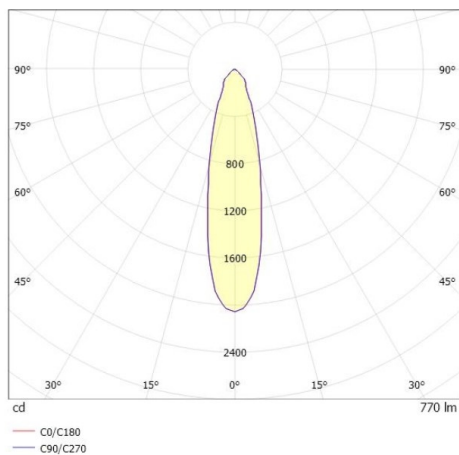

COZY

573-010021301d1dd

COZY DOWNLIGHT R RECESSED DOWNLIGHT made of aluminium, gold, similar to RAL 070 60 40, decor gold,high-efficiently vacuum deposited synthetic reflector beam 24°, light output direct, UGR <22, without converter, dimmability: DALI, IP20

DRAWING

TECHNICAL DETAILS

Bulb type	LED 15W
Luminous flux [lm]	770
Colour temp. [K]	2700K
CRI	>90
UGR	<22
Optics	vacuum deposited synthetic reflector
Designer	Serge Cornelissen
Converter	without converter
Light output	direct
Beam angle [°]	24°
Voltage [V]	24 VDC
Material	aluminium
Height [mm]	67
Diameter [mm]	120
Ceiling cutout [mm]	110
Ceiling thickness [mm]	1-25
Recess depth [mm]	97
IP protection class	IP20
Voltage class	protection cl. II
Shock resistance	IK06
Net weight [kg]	0,42
Colour lamp	gold
RAL	070 60 40
Colour decor	gold
EAN-Number	9010506955040
Lifetime [h]	L80 B10 50 000
Energy efficiency cl.	E

LIGHT DISTRIBUTION CURVE

The values are rated values. Power and luminous flux are initially subject to a tolerance of +/- 10%. Colour temperature tolerance: +/- 150 K. The values apply to an ambient temperature of 25°C unless otherwise specified.