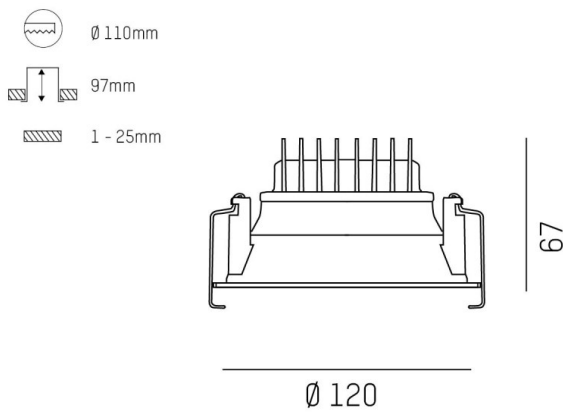

COZY

573-010021301d1dd

COZY DOWNLIGHT R RECESSED DOWNLIGHT made of aluminium, gold, similar to RAL 070 60 40, decor gold,high-efficiently vacuum deposited synthetic reflector beam 24°, light output direct, UGR <22, without converter, dimmability: DALI, IP20

DRAWING

TECHNICAL DETAILS

Bulb type	LED 15W
Luminous flux [lm]	770
Colour temp. [K]	2700K
CRI	>90
UGR	<22
Optics	vacuum deposited synthetic reflector
Designer	Serge Cornelissen
Converter	without converter
Light output	direct
Beam angle [°]	24°
Voltage [V]	24 VDC
Material	aluminium
Height [mm]	67
Diameter [mm]	120
Ceiling cutout [mm]	110
Ceiling thickness [mm]	1-25
Recess depth [mm]	97
IP protection class	IP20
Voltage class	protection cl. II
Shock resistance	IK06
Net weight [kg]	0,42
Colour lamp	gold
RAL	070 60 40
Colour decor	gold
EAN-Number	9010506955040
Lifetime [h]	L80 B10 50 000
Energy efficiency cl.	E

LIGHT DISTRIBUTION CURVE

The values are rated values. Power and luminous flux are initially subject to a tolerance of +/- 10%. Colour temperature tolerance: +/- 150 K. The values apply to an ambient temperature of 25°C unless otherwise specified.