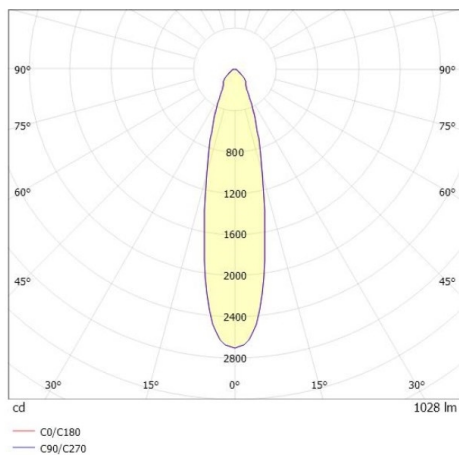

COZY

573-0100214005050

COZY DOWNLIGHT R RECESSED DOWNLIGHT made of aluminium, white, similar to RAL 9016, decor white, high-efficiently vacuum deposited synthetic reflector beam 24°, light output direct, UGR <25, without converter, dimmability: not dimmable, IP20

DRAWING

TECHNICAL DETAILS

Bulb type	LED 15W
Luminous flux [lm]	1030
Colour temp. [K]	4000K
CRI	>90
UGR	<25
Optics	vacuum deposited synthetic reflector
Designer	Serge Cornelissen
Converter	without converter
Dimming	not dimmable
Light output	direct
Beam angle [°]	24°
Voltage [V]	24 VDC
Material	aluminium
Height [mm]	67
Diameter [mm]	120
Ceiling cutout [mm]	110
Ceiling thickness [mm]	1-25
Recess depth [mm]	97
IP protection class	IP20
Voltage class	protection cl. II
Shock resistance	IK06
Net weight [kg]	0,38
Colour lamp	white
RAL	9016
Colour decor	white
EAN-Number	9010506953374
Lifetime [h]	L80 B10 50 000
Energy efficiency cl.	E

LIGHT DISTRIBUTION CURVE

The values are rated values. Power and luminous flux are initially subject to a tolerance of +/- 10%. Colour temperature tolerance: +/- 150 K. The values apply to an ambient temperature of 25°C unless otherwise specified.