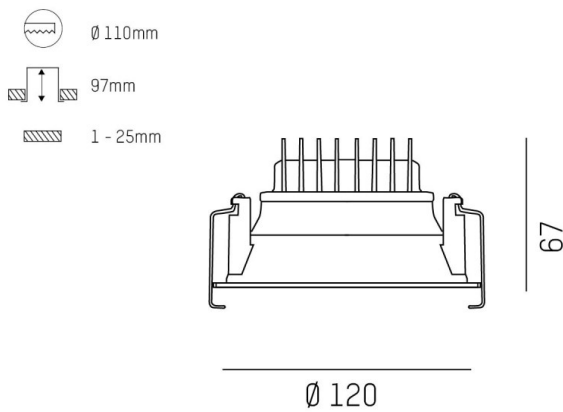

COZY

573-010021400505d

COZY DOWNLIGHT R RECESSED DOWNLIGHT made of aluminium, white, similar to RAL 9016, decor white, high-efficiently vacuum deposited synthetic reflector beam 24°, light output direct, UGR <25, without converter, dimmability: DALI, IP20

DRAWING

TECHNICAL DETAILS

| | |
|------------------------|--------------------------------------|
| Bulb type | LED 15W |
| Luminous flux [lm] | 1030 |
| Colour temp. [K] | 4000K |
| CRI | >90 |
| UGR | <25 |
| Optics | vacuum deposited synthetic reflector |
| Designer | Serge Cornelissen |
| Converter | without converter |
| Light output | direct |
| Beam angle [°] | 24° |
| Voltage [V] | 24 VDC |
| Material | aluminium |
| Height [mm] | 67 |
| Diameter [mm] | 120 |
| Ceiling cutout [mm] | 110 |
| Ceiling thickness [mm] | 1-25 |
| Recess depth [mm] | 97 |
| IP protection class | IP20 |
| Voltage class | protection cl. II |
| Shock resistance | IK06 |
| Net weight [kg] | 0,41 |
| Colour lamp | white |
| RAL | 9016 |
| Colour decor | white |
| EAN-Number | 9010506955064 |
| Lifetime [h] | L80 B10 50 000 |
| Energy efficiency cl. | E |

LIGHT DISTRIBUTION CURVE

The values are rated values. Power and luminous flux are initially subject to a tolerance of +/- 10%. Colour temperature tolerance: +/- 150 K. The values apply to an ambient temperature of 25°C unless otherwise specified.