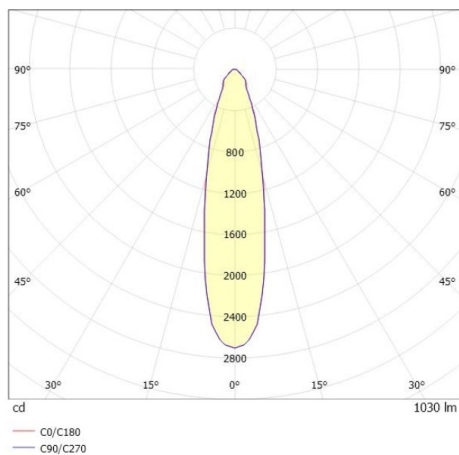

COZY

573-010021400505d

COZY DOWNLIGHT R RECESSED DOWNLIGHT made of aluminium, white, similar to RAL 9016, decor white, high-efficiently vacuum deposited synthetic reflector beam 24°, light output direct, UGR <25, without converter, dimmability: DALI, IP20

DRAWING

TECHNICAL DETAILS

| | |
|------------------------|--------------------------------------|
| Bulb type | LED 15W |
| Luminous flux [lm] | 1030 |
| Colour temp. [K] | 4000K |
| CRI | >90 |
| UGR | <25 |
| Optics | vacuum deposited synthetic reflector |
| Designer | Serge Cornelissen |
| Converter | without converter |
| Light output | direct |
| Beam angle [°] | 24° |
| Voltage [V] | 24 VDC |
| Material | aluminium |
| Height [mm] | 67 |
| Diameter [mm] | 120 |
| Ceiling cutout [mm] | 110 |
| Ceiling thickness [mm] | 1-25 |
| Recess depth [mm] | 97 |
| IP protection class | IP20 |
| Voltage class | protection cl. II |
| Shock resistance | IK06 |
| Net weight [kg] | 0,41 |
| Colour lamp | white |
| RAL | 9016 |
| Colour decor | white |
| EAN-Number | 9010506955064 |
| Lifetime [h] | L80 B10 50 000 |
| Energy efficiency cl. | E |

LIGHT DISTRIBUTION CURVE

The values are rated values. Power and luminous flux are initially subject to a tolerance of +/- 10%. Colour temperature tolerance: +/- 150 K. The values apply to an ambient temperature of 25°C unless otherwise specified.