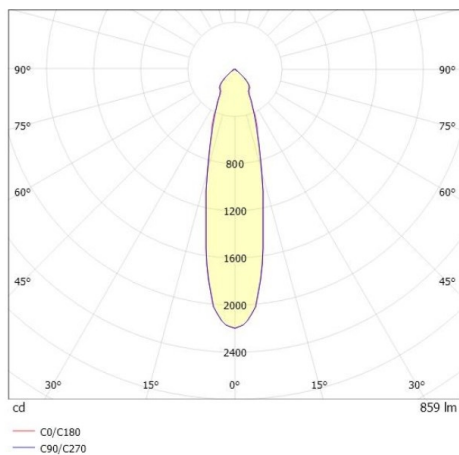

COZY

573-0100214006060

COZY DOWNLIGHT R RECESSED DOWNLIGHT made of aluminium, black, similar to RAL 9005, decor black, high-efficiently vacuum deposited synthetic reflector beam 24°, light output direct, UGR <22, without converter, dimmability: not dimmable, IP20

DRAWING

TECHNICAL DETAILS

Bulb type	LED 15W
Luminous flux [lm]	860
Colour temp. [K]	4000K
CRI	>90
UGR	<22
Optics	vacuum deposited synthetic reflector
Designer	Serge Cornelissen
Converter	without converter
Dimming	not dimmable
Light output	direct
Beam angle [°]	24°
Voltage [V]	24 VDC
Material	aluminium
Height [mm]	67
Diameter [mm]	120
Ceiling cutout [mm]	110
Ceiling thickness [mm]	1-25
Recess depth [mm]	97
IP protection class	IP20
Voltage class	protection cl. II
Shock resistance	IK06
Net weight [kg]	0,39
Colour lamp	black
RAL	9005
Colour decor	black
EAN-Number	9010506953381
Lifetime [h]	L80 B10 50 000
Energy efficiency cl.	E

LIGHT DISTRIBUTION CURVE

The values are rated values. Power and luminous flux are initially subject to a tolerance of +/- 10%. Colour temperature tolerance: +/- 150 K. The values apply to an ambient temperature of 25°C unless otherwise specified.