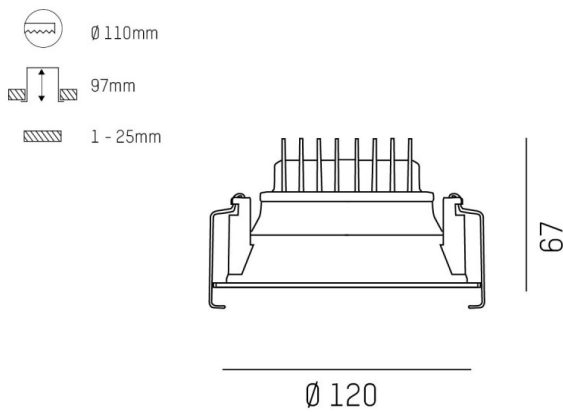

COZY

573-010021400606d

COZY DOWNLIGHT R RECESSED DOWNLIGHT made of aluminium, black, similar to RAL 9005, decor black,high-efficiently vacuum deposited synthetic reflector beam 24°, light output direct, UGR <22, without converter, dimmability: DALI, IP20

DRAWING

TECHNICAL DETAILS

Bulb type	LED 15W
Luminous flux [lm]	860
Colour temp. [K]	4000K
CRI	>90
UGR	<22
Optics	vacuum deposited synthetic reflector
Designer	Serge Cornelissen
Converter	without converter
Light output	direct
Beam angle [°]	24°
Voltage [V]	24 VDC
Material	aluminium
Height [mm]	67
Diameter [mm]	120
Ceiling cutout [mm]	110
Ceiling thickness [mm]	1-25
Recess depth [mm]	97
IP protection class	IP20
Voltage class	protection cl. II
Shock resistance	IK06
Net weight [kg]	0,43
Colour lamp	black
RAL	9005
Colour decor	black
EAN-Number	9010506955071
Lifetime [h]	L80 B10 50 000
Energy efficiency cl.	E

LIGHT DISTRIBUTION CURVE

The values are rated values. Power and luminous flux are initially subject to a tolerance of +/- 10%. Colour temperature tolerance: +/- 150 K. The values apply to an ambient temperature of 25°C unless otherwise specified.