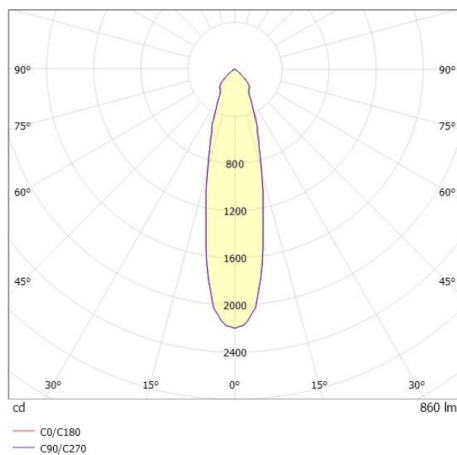

COZY

573-010021400606d

COZY DOWNLIGHT R RECESSED DOWNLIGHT made of aluminium, black, similar to RAL 9005, decor black,high-efficiently vacuum deposited synthetic reflector beam 24°, light output direct, UGR <22, without converter, dimmability: DALI, IP20

DRAWING

TECHNICAL DETAILS

Bulb type	LED 15W
Luminous flux [lm]	860
Colour temp. [K]	4000K
CRI	>90
UGR	<22
Optics	vacuum deposited synthetic reflector
Designer	Serge Cornelissen
Converter	without converter
Light output	direct
Beam angle [°]	24°
Voltage [V]	24 VDC
Material	aluminium
Height [mm]	67
Diameter [mm]	120
Ceiling cutout [mm]	110
Ceiling thickness [mm]	1-25
Recess depth [mm]	97
IP protection class	IP20
Voltage class	protection cl. II
Shock resistance	IK06
Net weight [kg]	0,43
Colour lamp	black
RAL	9005
Colour decor	black
EAN-Number	9010506955071
Lifetime [h]	L80 B10 50 000
Energy efficiency cl.	E

LIGHT DISTRIBUTION CURVE

The values are rated values. Power and luminous flux are initially subject to a tolerance of +/- 10%. Colour temperature tolerance: +/- 150 K. The values apply to an ambient temperature of 25°C unless otherwise specified.