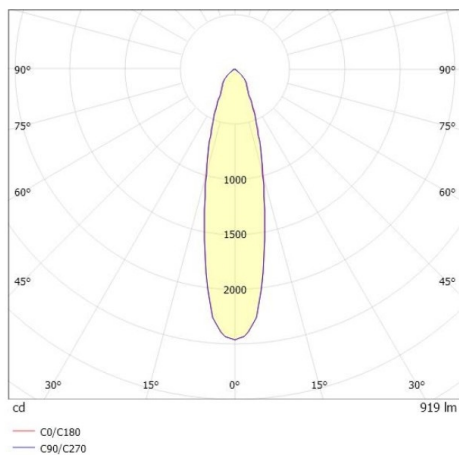

COZY

573-010021401b1b0

COZY DOWNLIGHT R RECESSED DOWNLIGHT made of aluminium, copper, similar to RAL 8004, decor copper, high-efficiently vacuum deposited synthetic reflector beam 24°, light output direct, UGR <22, without converter, dimmability: not dimmable, IP20

DRAWING

TECHNICAL DETAILS

Bulb type	LED 15W
Luminous flux [lm]	920
Colour temp. [K]	4000K
CRI	>90
UGR	<22
Optics	vacuum deposited synthetic reflector
Designer	Serge Cornelissen
Converter	without converter
Dimming	not dimmable
Light output	direct
Beam angle [°]	24°
Voltage [V]	24 VDC
Material	aluminium
Height [mm]	67
Diameter [mm]	120
Ceiling cutout [mm]	110
Ceiling thickness [mm]	1-25
Recess depth [mm]	97
IP protection class	IP20
Voltage class	protection cl. II
Shock resistance	IK06
Net weight [kg]	0,39
Colour lamp	copper
RAL	8004
Colour decor	copper
EAN-Number	9010506953411
Lifetime [h]	L80 B10 50 000
Energy efficiency cl.	E

LIGHT DISTRIBUTION CURVE

The values are rated values. Power and luminous flux are initially subject to a tolerance of +/- 10%. Colour temperature tolerance: +/- 150 K. The values apply to an ambient temperature of 25°C unless otherwise specified.