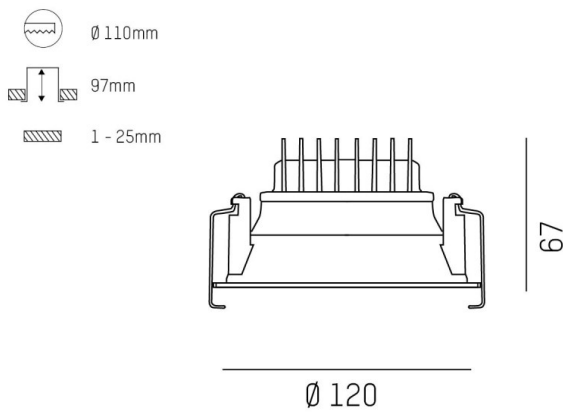

COZY

573-010021401b1b0

COZY DOWNLIGHT R RECESSED DOWNLIGHT made of aluminium, copper, similar to RAL 8004, decor copper, high-efficiently vacuum deposited synthetic reflector beam 24°, light output direct, UGR <22, without converter, dimmability: not dimmable, IP20

DRAWING

TECHNICAL DETAILS

Bulb type	LED 15W
Luminous flux [lm]	920
Colour temp. [K]	4000K
CRI	>90
UGR	<22
Optics	vacuum deposited synthetic reflector
Designer	Serge Cornelissen
Converter	without converter
Dimming	not dimmable
Light output	direct
Beam angle [°]	24°
Voltage [V]	24 VDC
Material	aluminium
Height [mm]	67
Diameter [mm]	120
Ceiling cutout [mm]	110
Ceiling thickness [mm]	1-25
Recess depth [mm]	97
IP protection class	IP20
Voltage class	protection cl. II
Shock resistance	IK06
Net weight [kg]	0,39
Colour lamp	copper
RAL	8004
Colour decor	copper
EAN-Number	9010506953411
Lifetime [h]	L80 B10 50 000
Energy efficiency cl.	E

LIGHT DISTRIBUTION CURVE

The values are rated values. Power and luminous flux are initially subject to a tolerance of +/- 10%. Colour temperature tolerance: +/- 150 K. The values apply to an ambient temperature of 25°C unless otherwise specified.