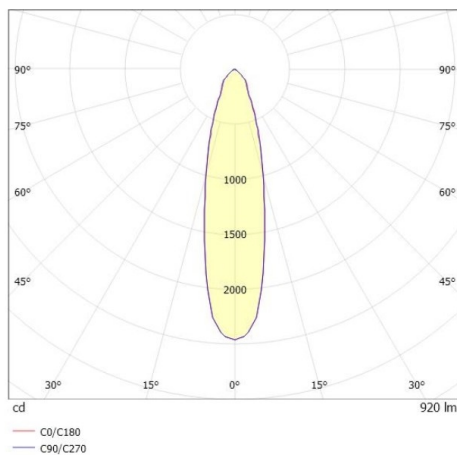

COZY

573-010021401b1bd

COZY DOWNLIGHT R RECESSED DOWNLIGHT made of aluminium, copper, similar to RAL 8004, decor copper,high-efficiently vacuum deposited synthetic reflector beam 24°, light output direct, UGR <22, without converter, dimmability: DALI, IP20

DRAWING

TECHNICAL DETAILS

Bulb type	LED 15W
Luminous flux [lm]	920
Colour temp. [K]	4000K
CRI	>90
UGR	<22
Optics	vacuum deposited synthetic reflector
Designer	Serge Cornelissen
Converter	without converter
Light output	direct
Beam angle [°]	24°
Voltage [V]	24 VDC
Material	aluminium
Height [mm]	67
Diameter [mm]	120
Ceiling cutout [mm]	110
Ceiling thickness [mm]	1-25
Recess depth [mm]	97
IP protection class	IP20
Voltage class	protection cl. II
Shock resistance	IK06
Net weight [kg]	0,42
Colour lamp	copper
RAL	8004
Colour decor	copper
EAN-Number	9010506955095
Lifetime [h]	L80 B10 50 000
Energy efficiency cl.	E

LIGHT DISTRIBUTION CURVE

The values are rated values. Power and luminous flux are initially subject to a tolerance of +/- 10%. Colour temperature tolerance: +/- 150 K. The values apply to an ambient temperature of 25°C unless otherwise specified.