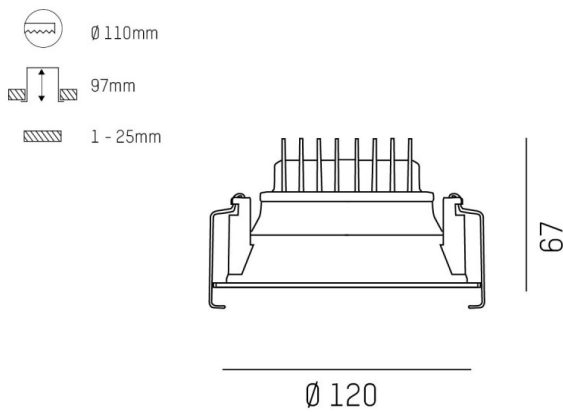

COZY

573-010021401d1d0

COZY DOWNLIGHT R RECESSED DOWNLIGHT made of aluminium, gold, similar to RAL 070 60 40, decor gold,high-efficiently vacuum deposited synthetic reflector beam 24°, light output direct, UGR <22, without converter, dimmability: not dimmable, IP20

DRAWING

TECHNICAL DETAILS

Bulb type	LED 15W
Luminous flux [lm]	920
Colour temp. [K]	4000K
CRI	>90
UGR	<22
Optics	vacuum deposited synthetic reflector
Designer	Serge Cornelissen
Converter	without converter
Dimming	not dimmable
Light output	direct
Beam angle [°]	24°
Voltage [V]	24 VDC
Material	aluminium
Height [mm]	67
Diameter [mm]	120
Ceiling cutout [mm]	110
Ceiling thickness [mm]	1-25
Recess depth [mm]	97
IP protection class	IP20
Voltage class	protection cl. II
Shock resistance	IK06
Net weight [kg]	0,39
Colour lamp	gold
RAL	070 60 40
Colour decor	gold
EAN-Number	9010506953404
Lifetime [h]	L80 B10 50 000
Energy efficiency cl.	E

LIGHT DISTRIBUTION CURVE

The values are rated values. Power and luminous flux are initially subject to a tolerance of +/- 10%. Colour temperature tolerance: +/- 150 K. The values apply to an ambient temperature of 25°C unless otherwise specified.