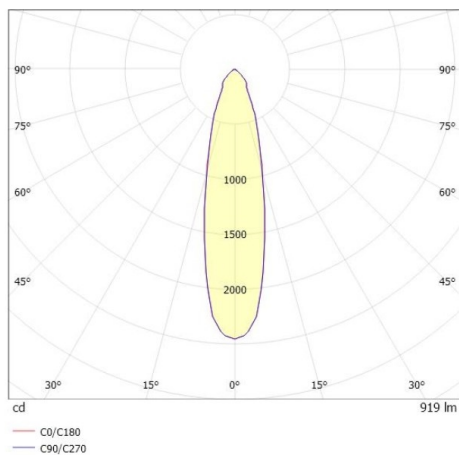

COZY

573-010021401d1d0

COZY DOWNLIGHT R RECESSED DOWNLIGHT made of aluminium, gold, similar to RAL 070 60 40, decor gold,high-efficiently vacuum deposited synthetic reflector beam 24°, light output direct, UGR <22, without converter, dimmability: not dimmable, IP20

DRAWING

TECHNICAL DETAILS

Bulb type	LED 15W
Luminous flux [lm]	920
Colour temp. [K]	4000K
CRI	>90
UGR	<22
Optics	vacuum deposited synthetic reflector
Designer	Serge Cornelissen
Converter	without converter
Dimming	not dimmable
Light output	direct
Beam angle [°]	24°
Voltage [V]	24 VDC
Material	aluminium
Height [mm]	67
Diameter [mm]	120
Ceiling cutout [mm]	110
Ceiling thickness [mm]	1-25
Recess depth [mm]	97
IP protection class	IP20
Voltage class	protection cl. II
Shock resistance	IK06
Net weight [kg]	0,39
Colour lamp	gold
RAL	070 60 40
Colour decor	gold
EAN-Number	9010506953404
Lifetime [h]	L80 B10 50 000
Energy efficiency cl.	E

LIGHT DISTRIBUTION CURVE

The values are rated values. Power and luminous flux are initially subject to a tolerance of +/- 10%. Colour temperature tolerance: +/- 150 K. The values apply to an ambient temperature of 25°C unless otherwise specified.