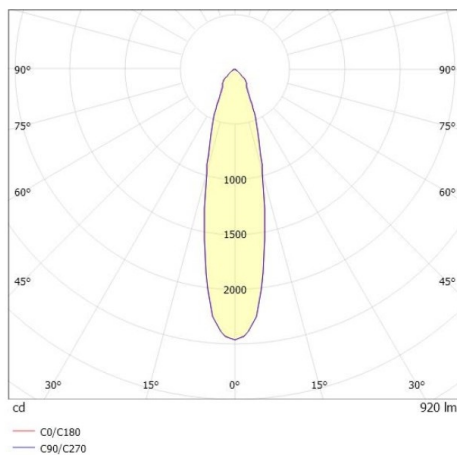

COZY

573-010021401d1dd

COZY DOWNLIGHT R RECESSED DOWNLIGHT made of aluminium, gold, similar to RAL 070 60 40, decor gold,high-efficiently vacuum deposited synthetic reflector beam 24°, light output direct, UGR <22, without converter, dimmability: DALI, IP20

DRAWING

TECHNICAL DETAILS

Bulb type	LED 15W
Luminous flux [lm]	920
Colour temp. [K]	4000K
CRI	>90
UGR	<22
Optics	vacuum deposited synthetic reflector
Designer	Serge Cornelissen
Converter	without converter
Light output	direct
Beam angle [°]	24°
Voltage [V]	24 VDC
Material	aluminium
Height [mm]	67
Diameter [mm]	120
Ceiling cutout [mm]	110
Ceiling thickness [mm]	1-25
Recess depth [mm]	97
IP protection class	IP20
Voltage class	protection cl. II
Shock resistance	IK06
Net weight [kg]	0,42
Colour lamp	gold
RAL	070 60 40
Colour decor	gold
EAN-Number	9010506955088
Lifetime [h]	L80 B10 50 000
Energy efficiency cl.	E

LIGHT DISTRIBUTION CURVE

The values are rated values. Power and luminous flux are initially subject to a tolerance of +/- 10%. Colour temperature tolerance: +/- 150 K. The values apply to an ambient temperature of 25°C unless otherwise specified.