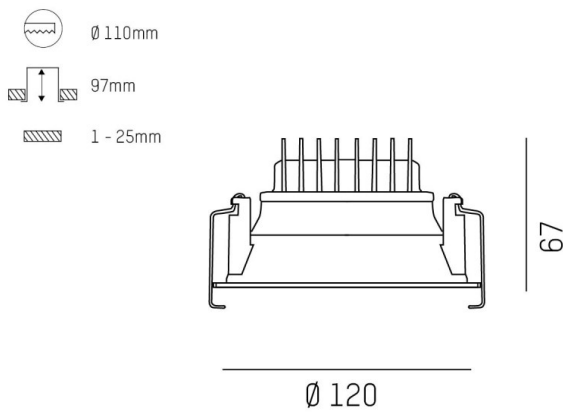

COZY

573-010021401d1dd

COZY DOWNLIGHT R RECESSED DOWNLIGHT made of aluminium, gold, similar to RAL 070 60 40, decor gold,high-efficiently vacuum deposited synthetic reflector beam 24°, light output direct, UGR <22, without converter, dimmability: DALI, IP20

DRAWING

TECHNICAL DETAILS

Bulb type	LED 15W
Luminous flux [lm]	920
Colour temp. [K]	4000K
CRI	>90
UGR	<22
Optics	vacuum deposited synthetic reflector
Designer	Serge Cornelissen
Converter	without converter
Light output	direct
Beam angle [°]	24°
Voltage [V]	24 VDC
Material	aluminium
Height [mm]	67
Diameter [mm]	120
Ceiling cutout [mm]	110
Ceiling thickness [mm]	1-25
Recess depth [mm]	97
IP protection class	IP20
Voltage class	protection cl. II
Shock resistance	IK06
Net weight [kg]	0,42
Colour lamp	gold
RAL	070 60 40
Colour decor	gold
EAN-Number	9010506955088
Lifetime [h]	L80 B10 50 000
Energy efficiency cl.	E

LIGHT DISTRIBUTION CURVE

The values are rated values. Power and luminous flux are initially subject to a tolerance of +/- 10%. Colour temperature tolerance: +/- 150 K. The values apply to an ambient temperature of 25°C unless otherwise specified.