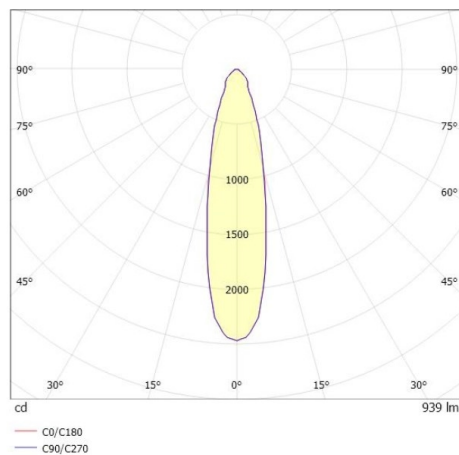

COZY

573-0100219005050

COZY DOWNLIGHT R RECESSED DOWNLIGHT made of aluminium, white, similar to RAL 9016, decor white, high-efficiently vacuum deposited synthetic reflector beam 24°, light output direct, UGR <25, without converter, dimmability: not dimmable, IP20

DRAWING

TECHNICAL DETAILS

Bulb type	LED 15W
Luminous flux [lm]	940
Colour temp. [K]	3000K
CRI	>90
UGR	<25
Optics	vacuum deposited synthetic reflector
Designer	Serge Cornelissen
Converter	without converter
Dimming	not dimmable
Light output	direct
Beam angle [°]	24°
Voltage [V]	24 VDC
Material	aluminium
Height [mm]	67
Diameter [mm]	120
Ceiling cutout [mm]	110
Ceiling thickness [mm]	1-25
Recess depth [mm]	97
IP protection class	IP20
Voltage class	protection cl. II
Shock resistance	IK06
Net weight [kg]	0,38
Colour lamp	white
RAL	9016
Colour decor	white
EAN-Number	9010506822342
Lifetime [h]	L80 B10 50 000
Energy efficiency cl.	E

LIGHT DISTRIBUTION CURVE

The values are rated values. Power and luminous flux are initially subject to a tolerance of +/- 10%. Colour temperature tolerance: +/- 150 K. The values apply to an ambient temperature of 25°C unless otherwise specified.