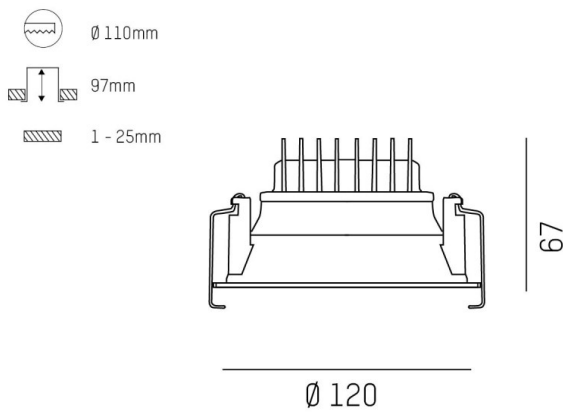

COZY

573-010021900505d

COZY DOWNLIGHT R RECESSED DOWNLIGHT made of aluminium, white, similar to RAL 9016, decor white, high-efficiently vacuum deposited synthetic reflector beam 24°, light output direct, UGR <25, without converter, dimmability: DALI, IP20

DRAWING

TECHNICAL DETAILS

Bulb type	LED 15W
Luminous flux [lm]	940
Colour temp. [K]	3000K
CRI	>90
UGR	<25
Optics	vacuum deposited synthetic reflector
Designer	Serge Cornelissen
Converter	without converter
Light output	direct
Beam angle [°]	24°
Voltage [V]	24 VDC
Material	aluminium
Height [mm]	67
Diameter [mm]	120
Ceiling cutout [mm]	110
Ceiling thickness [mm]	1-25
Recess depth [mm]	97
IP protection class	IP20
Voltage class	protection cl. II
Shock resistance	IK06
Net weight [kg]	0,41
Colour lamp	white
RAL	9016
Colour decor	white
EAN-Number	9010506954982
Lifetime [h]	L80 B10 50 000
Energy efficiency cl.	E

LIGHT DISTRIBUTION CURVE

The values are rated values. Power and luminous flux are initially subject to a tolerance of +/- 10%. Colour temperature tolerance: +/- 150 K. The values apply to an ambient temperature of 25°C unless otherwise specified.