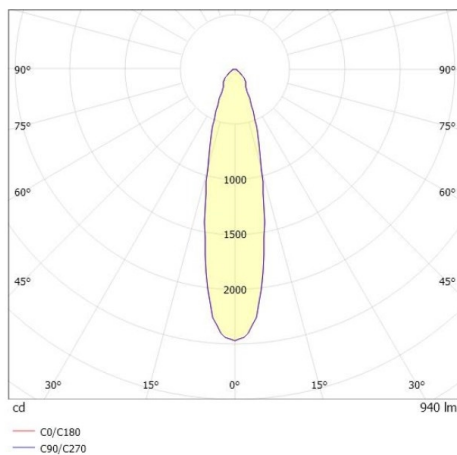

COZY

573-010021900505d

COZY DOWNLIGHT R RECESSED DOWNLIGHT made of aluminium, white, similar to RAL 9016, decor white, high-efficiently vacuum deposited synthetic reflector beam 24°, light output direct, UGR <25, without converter, dimmability: DALI, IP20

DRAWING

TECHNICAL DETAILS

Bulb type	LED 15W
Luminous flux [lm]	940
Colour temp. [K]	3000K
CRI	>90
UGR	<25
Optics	vacuum deposited synthetic reflector
Designer	Serge Cornelissen
Converter	without converter
Light output	direct
Beam angle [°]	24°
Voltage [V]	24 VDC
Material	aluminium
Height [mm]	67
Diameter [mm]	120
Ceiling cutout [mm]	110
Ceiling thickness [mm]	1-25
Recess depth [mm]	97
IP protection class	IP20
Voltage class	protection cl. II
Shock resistance	IK06
Net weight [kg]	0,41
Colour lamp	white
RAL	9016
Colour decor	white
EAN-Number	9010506954982
Lifetime [h]	L80 B10 50 000
Energy efficiency cl.	E

LIGHT DISTRIBUTION CURVE

The values are rated values. Power and luminous flux are initially subject to a tolerance of +/- 10%. Colour temperature tolerance: +/- 150 K. The values apply to an ambient temperature of 25°C unless otherwise specified.