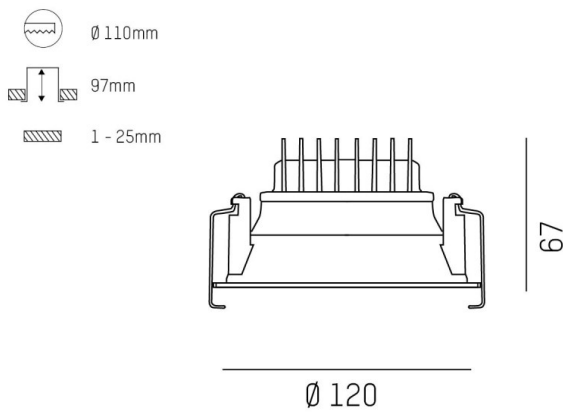

COZY

573-0100219006060

COZY DOWNLIGHT R RECESSED DOWNLIGHT made of aluminium, black, similar to RAL 9005, decor black, high-efficiently vacuum deposited synthetic reflector beam 24°, light output direct, UGR <22, without converter, dimmability: not dimmable, IP20

DRAWING

TECHNICAL DETAILS

Bulb type	LED 15W
Luminous flux [lm]	780
Colour temp. [K]	3000K
CRI	>90
UGR	<22
Optics	vacuum deposited synthetic reflector
Designer	Serge Cornelissen
Converter	without converter
Dimming	not dimmable
Light output	direct
Beam angle [°]	24°
Voltage [V]	24 VDC
Material	aluminium
Height [mm]	67
Diameter [mm]	120
Ceiling cutout [mm]	110
Ceiling thickness [mm]	1-25
Recess depth [mm]	97
IP protection class	IP20
Voltage class	protection cl. II
Shock resistance	IK06
Net weight [kg]	0,39
Colour lamp	black
RAL	9005
Colour decor	black
EAN-Number	9010506858808
Lifetime [h]	L80 B10 50 000
Energy efficiency cl.	E

LIGHT DISTRIBUTION CURVE

The values are rated values. Power and luminous flux are initially subject to a tolerance of +/- 10%. Colour temperature tolerance: +/- 150 K. The values apply to an ambient temperature of 25°C unless otherwise specified.