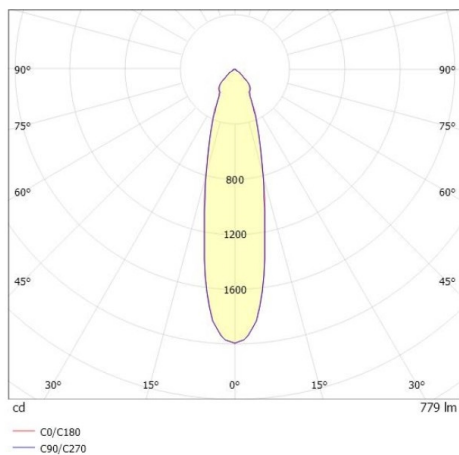

COZY

573-0100219006060

COZY DOWNLIGHT R RECESSED DOWNLIGHT made of aluminium, black, similar to RAL 9005, decor black, high-efficiently vacuum deposited synthetic reflector beam 24°, light output direct, UGR <22, without converter, dimmability: not dimmable, IP20

DRAWING

TECHNICAL DETAILS

Bulb type	LED 15W
Luminous flux [lm]	780
Colour temp. [K]	3000K
CRI	>90
UGR	<22
Optics	vacuum deposited synthetic reflector
Designer	Serge Cornelissen
Converter	without converter
Dimming	not dimmable
Light output	direct
Beam angle [°]	24°
Voltage [V]	24 VDC
Material	aluminium
Height [mm]	67
Diameter [mm]	120
Ceiling cutout [mm]	110
Ceiling thickness [mm]	1-25
Recess depth [mm]	97
IP protection class	IP20
Voltage class	protection cl. II
Shock resistance	IK06
Net weight [kg]	0,39
Colour lamp	black
RAL	9005
Colour decor	black
EAN-Number	9010506858808
Lifetime [h]	L80 B10 50 000
Energy efficiency cl.	E

LIGHT DISTRIBUTION CURVE

The values are rated values. Power and luminous flux are initially subject to a tolerance of +/- 10%. Colour temperature tolerance: +/- 150 K. The values apply to an ambient temperature of 25°C unless otherwise specified.