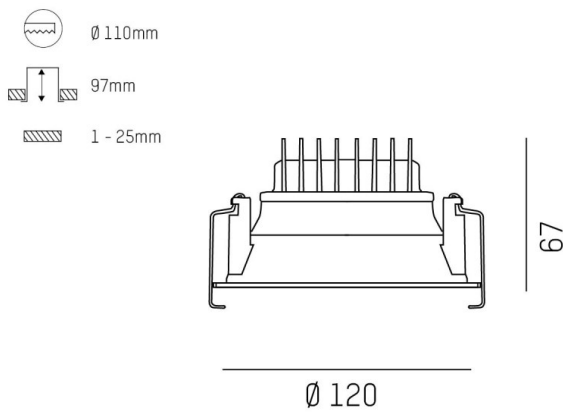

COZY

573-010021900606d

COZY DOWNLIGHT R RECESSED DOWNLIGHT made of aluminium, black, similar to RAL 9005, decor black,high-efficiently vacuum deposited synthetic reflector beam 24°, light output direct, UGR <22, without converter, dimmability: DALI, IP20

DRAWING

TECHNICAL DETAILS

Bulb type	LED 15W
Luminous flux [lm]	780
Colour temp. [K]	3000K
CRI	>90
UGR	<22
Optics	vacuum deposited synthetic reflector
Designer	Serge Cornelissen
Converter	without converter
Light output	direct
Beam angle [°]	24°
Voltage [V]	24 VDC
Material	aluminium
Height [mm]	67
Diameter [mm]	120
Ceiling cutout [mm]	110
Ceiling thickness [mm]	1-25
Recess depth [mm]	97
IP protection class	IP20
Voltage class	protection cl. II
Shock resistance	IK06
Net weight [kg]	0,43
Colour lamp	black
RAL	9005
Colour decor	black
EAN-Number	9010506954999
Lifetime [h]	L80 B10 50 000
Energy efficiency cl.	E

LIGHT DISTRIBUTION CURVE

The values are rated values. Power and luminous flux are initially subject to a tolerance of +/- 10%. Colour temperature tolerance: +/- 150 K. The values apply to an ambient temperature of 25°C unless otherwise specified.