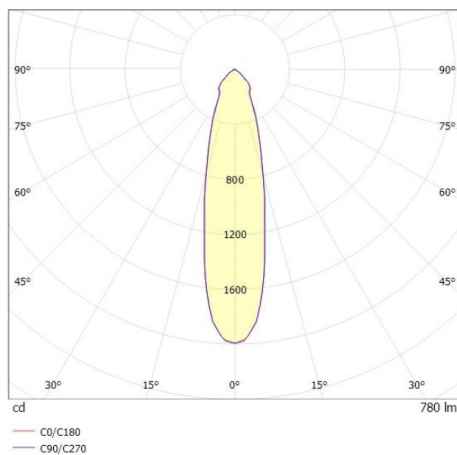

COZY

573-010021900606d

COZY DOWNLIGHT R RECESSED DOWNLIGHT made of aluminium, black, similar to RAL 9005, decor black,high-efficiently vacuum deposited synthetic reflector beam 24°, light output direct, UGR <22, without converter, dimmability: DALI, IP20

DRAWING

TECHNICAL DETAILS

Bulb type	LED 15W
Luminous flux [lm]	780
Colour temp. [K]	3000K
CRI	>90
UGR	<22
Optics	vacuum deposited synthetic reflector
Designer	Serge Cornelissen
Converter	without converter
Light output	direct
Beam angle [°]	24°
Voltage [V]	24 VDC
Material	aluminium
Height [mm]	67
Diameter [mm]	120
Ceiling cutout [mm]	110
Ceiling thickness [mm]	1-25
Recess depth [mm]	97
IP protection class	IP20
Voltage class	protection cl. II
Shock resistance	IK06
Net weight [kg]	0,43
Colour lamp	black
RAL	9005
Colour decor	black
EAN-Number	9010506954999
Lifetime [h]	L80 B10 50 000
Energy efficiency cl.	E

LIGHT DISTRIBUTION CURVE

The values are rated values. Power and luminous flux are initially subject to a tolerance of +/- 10%. Colour temperature tolerance: +/- 150 K. The values apply to an ambient temperature of 25°C unless otherwise specified.