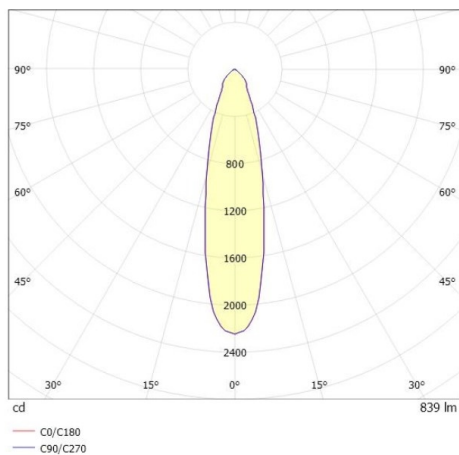

COZY

573-010021901b1b0

COZY DOWNLIGHT R RECESSED DOWNLIGHT made of aluminium, copper, similar to RAL 8004, decor copper, high-efficiently vacuum deposited synthetic reflector beam 24°, light output direct, UGR <22, without converter, dimmability: not dimmable, IP20

DRAWING

TECHNICAL DETAILS

Bulb type	LED 15W
Luminous flux [lm]	840
Colour temp. [K]	3000K
CRI	>90
UGR	<22
Optics	vacuum deposited synthetic reflector
Designer	Serge Cornelissen
Converter	without converter
Dimming	not dimmable
Light output	direct
Beam angle [°]	24°
Voltage [V]	24 VDC
Material	aluminium
Height [mm]	67
Diameter [mm]	120
Ceiling cutout [mm]	110
Ceiling thickness [mm]	1-25
Recess depth [mm]	97
IP protection class	IP20
Voltage class	protection cl. II
Shock resistance	IK06
Net weight [kg]	0,39
Colour lamp	copper
RAL	8004
Colour decor	copper
EAN-Number	9010506953312
Lifetime [h]	L80 B10 50 000
Energy efficiency cl.	E

LIGHT DISTRIBUTION CURVE

The values are rated values. Power and luminous flux are initially subject to a tolerance of +/- 10%. Colour temperature tolerance: +/- 150 K. The values apply to an ambient temperature of 25°C unless otherwise specified.