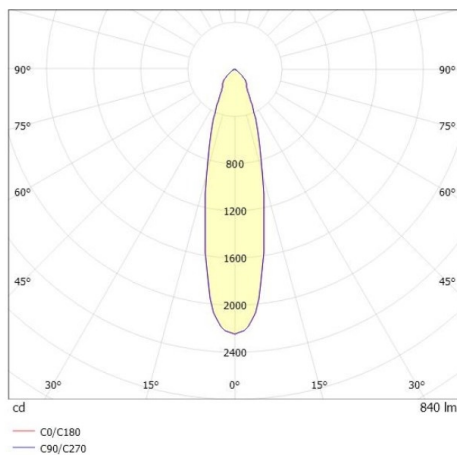

COZY

573-010021901b1bd

COZY DOWNLIGHT R RECESSED DOWNLIGHT made of aluminium, copper, similar to RAL 8004, decor copper,high-efficiently vacuum deposited synthetic reflector beam 24°, light output direct, UGR <22, without converter, dimmability: DALI, IP20

DRAWING

TECHNICAL DETAILS

Bulb type	LED 15W
Luminous flux [lm]	840
Colour temp. [K]	3000K
CRI	>90
UGR	<22
Optics	vacuum deposited synthetic reflector
Designer	Serge Cornelissen
Converter	without converter
Light output	direct
Beam angle [°]	24°
Voltage [V]	24 VDC
Material	aluminium
Height [mm]	67
Diameter [mm]	120
Ceiling cutout [mm]	110
Ceiling thickness [mm]	1-25
Recess depth [mm]	97
IP protection class	IP20
Voltage class	protection cl. II
Shock resistance	IK06
Net weight [kg]	0,42
Colour lamp	copper
RAL	8004
Colour decor	copper
EAN-Number	9010506955019
Lifetime [h]	L80 B10 50 000
Energy efficiency cl.	E

LIGHT DISTRIBUTION CURVE

The values are rated values. Power and luminous flux are initially subject to a tolerance of +/- 10%. Colour temperature tolerance: +/- 150 K. The values apply to an ambient temperature of 25°C unless otherwise specified.