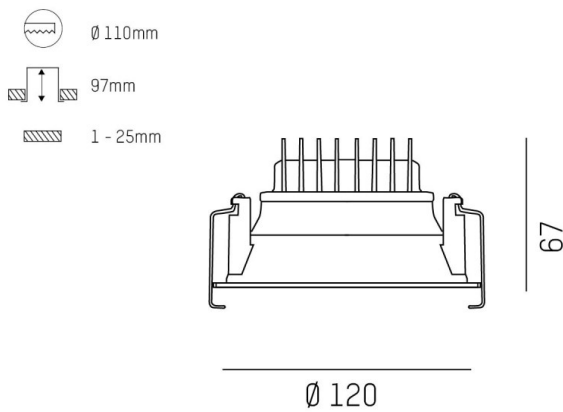

COZY

573-010021901b1bd

COZY DOWNLIGHT R RECESSED DOWNLIGHT made of aluminium, copper, similar to RAL 8004, decor copper,high-efficiently vacuum deposited synthetic reflector beam 24°, light output direct, UGR <22, without converter, dimmability: DALI, IP20

DRAWING

TECHNICAL DETAILS

Bulb type	LED 15W
Luminous flux [lm]	840
Colour temp. [K]	3000K
CRI	>90
UGR	<22
Optics	vacuum deposited synthetic reflector
Designer	Serge Cornelissen
Converter	without converter
Light output	direct
Beam angle [°]	24°
Voltage [V]	24 VDC
Material	aluminium
Height [mm]	67
Diameter [mm]	120
Ceiling cutout [mm]	110
Ceiling thickness [mm]	1-25
Recess depth [mm]	97
IP protection class	IP20
Voltage class	protection cl. II
Shock resistance	IK06
Net weight [kg]	0,42
Colour lamp	copper
RAL	8004
Colour decor	copper
EAN-Number	9010506955019
Lifetime [h]	L80 B10 50 000
Energy efficiency cl.	E

LIGHT DISTRIBUTION CURVE

The values are rated values. Power and luminous flux are initially subject to a tolerance of +/- 10%. Colour temperature tolerance: +/- 150 K. The values apply to an ambient temperature of 25°C unless otherwise specified.