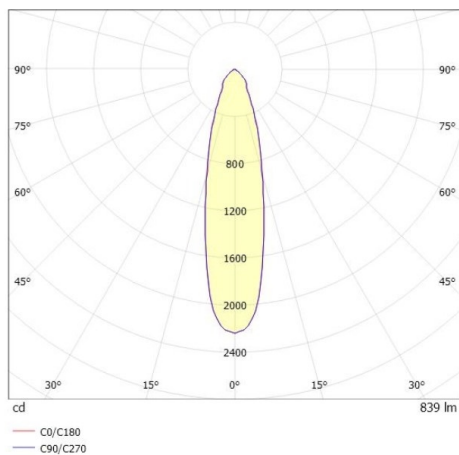

COZY

573-010021901d1d0

COZY DOWNLIGHT R RECESSED DOWNLIGHT made of aluminium, gold, similar to RAL 070 60 40, decor gold,high-efficiently vacuum deposited synthetic reflector beam 24°, light output direct, UGR <22, without converter, dimmability: not dimmable, IP20

DRAWING

TECHNICAL DETAILS

Bulb type	LED 15W
Luminous flux [lm]	840
Colour temp. [K]	3000K
CRI	>90
UGR	<22
Optics	vacuum deposited synthetic reflector
Designer	Serge Cornelissen
Converter	without converter
Dimming	not dimmable
Light output	direct
Beam angle [°]	24°
Voltage [V]	24 VDC
Material	aluminium
Height [mm]	67
Diameter [mm]	120
Ceiling cutout [mm]	110
Ceiling thickness [mm]	1-25
Recess depth [mm]	97
IP protection class	IP20
Voltage class	protection cl. II
Shock resistance	IK06
Net weight [kg]	0,39
Colour lamp	gold
RAL	070 60 40
Colour decor	gold
EAN-Number	9010506953299
Lifetime [h]	L80 B10 50 000
Energy efficiency cl.	E

LIGHT DISTRIBUTION CURVE

The values are rated values. Power and luminous flux are initially subject to a tolerance of +/- 10%. Colour temperature tolerance: +/- 150 K. The values apply to an ambient temperature of 25°C unless otherwise specified.