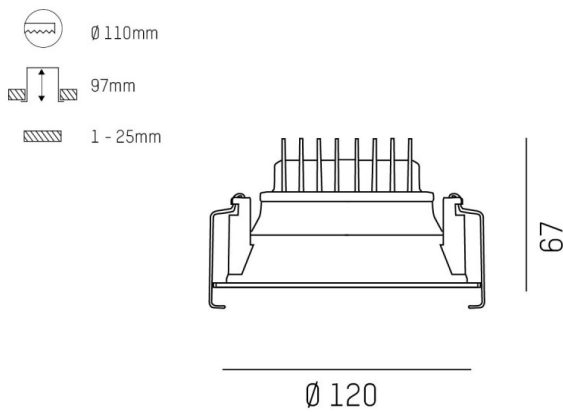

COZY

573-010021901d1dd

COZY DOWNLIGHT R RECESSED DOWNLIGHT made of aluminium, gold, similar to RAL 070 60 40, decor gold,high-efficiently vacuum deposited synthetic reflector beam 24°, light output direct, UGR <22, without converter, dimmability: DALI, IP20

DRAWING

TECHNICAL DETAILS

Bulb type	LED 15W
Luminous flux [lm]	840
Colour temp. [K]	3000K
CRI	>90
UGR	<22
Optics	vacuum deposited synthetic reflector
Designer	Serge Cornelissen
Converter	without converter
Light output	direct
Beam angle [°]	24°
Voltage [V]	24 VDC
Material	aluminium
Height [mm]	67
Diameter [mm]	120
Ceiling cutout [mm]	110
Ceiling thickness [mm]	1-25
Recess depth [mm]	97
IP protection class	IP20
Voltage class	protection cl. II
Shock resistance	IK06
Net weight [kg]	0,42
Colour lamp	gold
RAL	070 60 40
Colour decor	gold
EAN-Number	9010506955002
Lifetime [h]	L80 B10 50 000
Energy efficiency cl.	E

LIGHT DISTRIBUTION CURVE

The values are rated values. Power and luminous flux are initially subject to a tolerance of +/- 10%. Colour temperature tolerance: +/- 150 K. The values apply to an ambient temperature of 25°C unless otherwise specified.