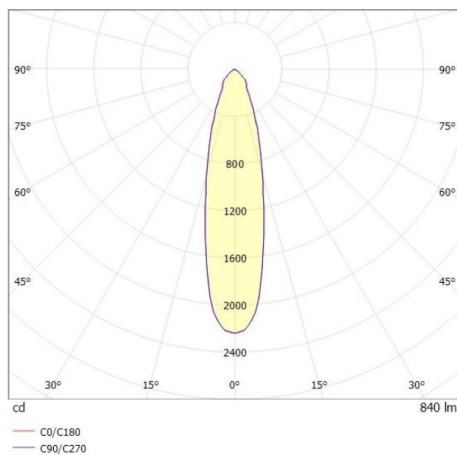

COZY

573-010021901d1dd

COZY DOWNLIGHT R RECESSED DOWNLIGHT made of aluminium, gold, similar to RAL 070 60 40, decor gold,high-efficiently vacuum deposited synthetic reflector beam 24°, light output direct, UGR <22, without converter, dimmability: DALI, IP20

DRAWING

TECHNICAL DETAILS

Bulb type	LED 15W
Luminous flux [lm]	840
Colour temp. [K]	3000K
CRI	>90
UGR	<22
Optics	vacuum deposited synthetic reflector
Designer	Serge Cornelissen
Converter	without converter
Light output	direct
Beam angle [°]	24°
Voltage [V]	24 VDC
Material	aluminium
Height [mm]	67
Diameter [mm]	120
Ceiling cutout [mm]	110
Ceiling thickness [mm]	1-25
Recess depth [mm]	97
IP protection class	IP20
Voltage class	protection cl. II
Shock resistance	IK06
Net weight [kg]	0,42
Colour lamp	gold
RAL	070 60 40
Colour decor	gold
EAN-Number	9010506955002
Lifetime [h]	L80 B10 50 000
Energy efficiency cl.	E

LIGHT DISTRIBUTION CURVE

The values are rated values. Power and luminous flux are initially subject to a tolerance of +/- 10%. Colour temperature tolerance: +/- 150 K. The values apply to an ambient temperature of 25°C unless otherwise specified.