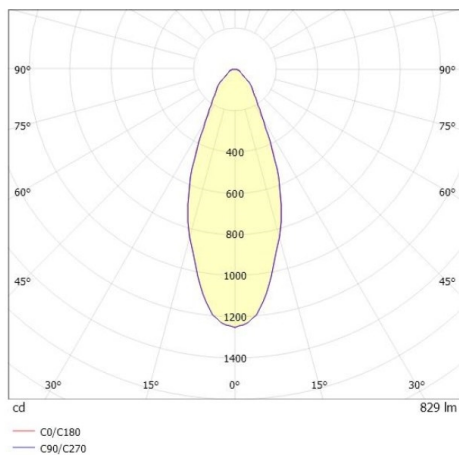

COZY

573-0100313005050

COZY DOWNLIGHT R RECESSED DOWNLIGHT made of aluminium, white, similar to RAL 9016, decor white, high-efficiently vacuum deposited synthetic reflector beam 38°, light output direct, UGR <25, without converter, dimmability: not dimmable, IP20

DRAWING

TECHNICAL DETAILS

Bulb type	LED 15W
Luminous flux [lm]	830
Colour temp. [K]	2700K
CRI	>90
UGR	<25
Optics	vacuum deposited synthetic reflector
Designer	Serge Cornelissen
Converter	without converter
Dimming	not dimmable
Light output	direct
Beam angle [°]	38°
Voltage [V]	24 VDC
Material	aluminium
Height [mm]	67
Diameter [mm]	120
Ceiling cutout [mm]	110
Ceiling thickness [mm]	1-25
Recess depth [mm]	97
IP protection class	IP20
Voltage class	protection cl. II
Shock resistance	IK06
Net weight [kg]	0,38
Colour lamp	white
RAL	9016
Colour decor	white
EAN-Number	9010506953510
Lifetime [h]	L80 B10 50 000
Energy efficiency cl.	E

LIGHT DISTRIBUTION CURVE

The values are rated values. Power and luminous flux are initially subject to a tolerance of +/- 10%. Colour temperature tolerance: +/- 150 K. The values apply to an ambient temperature of 25°C unless otherwise specified.