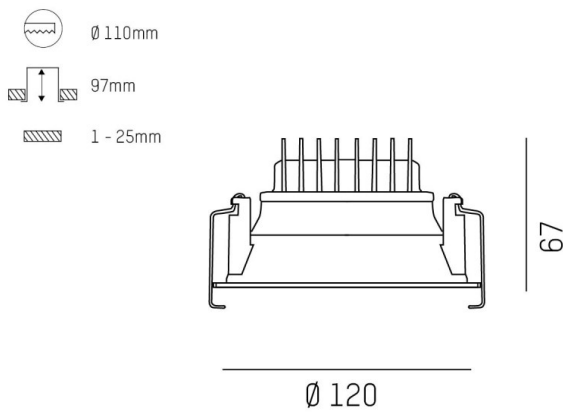

COZY

573-0100313005050

COZY DOWNLIGHT R RECESSED DOWNLIGHT made of aluminium, white, similar to RAL 9016, decor white, high-efficiently vacuum deposited synthetic reflector beam 38°, light output direct, UGR <25, without converter, dimmability: not dimmable, IP20

DRAWING

TECHNICAL DETAILS

Bulb type	LED 15W
Luminous flux [lm]	830
Colour temp. [K]	2700K
CRI	>90
UGR	<25
Optics	vacuum deposited synthetic reflector
Designer	Serge Cornelissen
Converter	without converter
Dimming	not dimmable
Light output	direct
Beam angle [°]	38°
Voltage [V]	24 VDC
Material	aluminium
Height [mm]	67
Diameter [mm]	120
Ceiling cutout [mm]	110
Ceiling thickness [mm]	1-25
Recess depth [mm]	97
IP protection class	IP20
Voltage class	protection cl. II
Shock resistance	IK06
Net weight [kg]	0,38
Colour lamp	white
RAL	9016
Colour decor	white
EAN-Number	9010506953510
Lifetime [h]	L80 B10 50 000
Energy efficiency cl.	E

LIGHT DISTRIBUTION CURVE

The values are rated values. Power and luminous flux are initially subject to a tolerance of +/- 10%. Colour temperature tolerance: +/- 150 K. The values apply to an ambient temperature of 25°C unless otherwise specified.